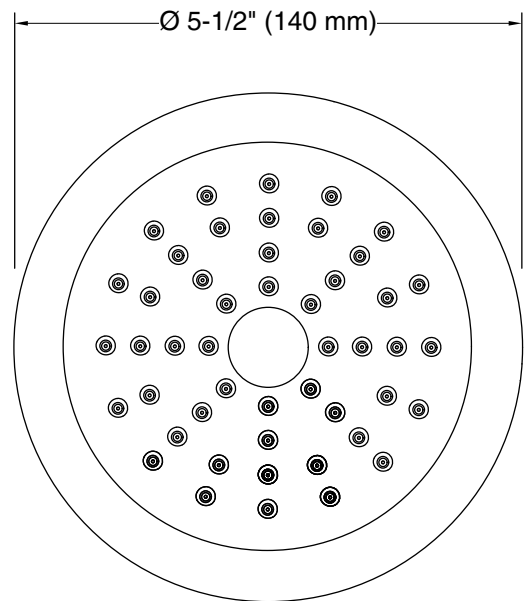

Features

- Single-function showerhead with 5-1/2" (140 mm) diameter sprayface
- Five-layer filtration system reduces scale buildup in your shower and includes an activated carbon filter to reduce impurities such as chlorine and heavy metals
- Recommend replacing filter every six months for optimum performance
- Integrated dial tracks suggested filter replacement date
- Filter easily slides out with a 30° turn of the sprayface
- Optimized sprayface minimizes wasteful overspray and increases cleaning and hair-rinsing performance
- Full coverage spray produces an encompassing spray ideal for everyday use
- MasterClean™ sprayface features an easy-to-clean surface that withstands mineral buildup and maximizes spray performance
- 1.75 gpm (6.6 lpm) maximum flow rate at 45 psi (3.1 bar)
- Box includes: Showerhead, one filter, wrench, sealant tape
- K-33632 replacement filters available (sold separately)

Material

- Premium material construction for durability and reliability

Installation

- 1/2" -14 NPT connection
- Shower arm and flange sold separately

Codes/Standards

ASME A112.18.1/CSA B125.1
DOE - Energy Policy Act 1992
EPA WaterSense®
California Energy Commission (CEC)
NOM Standards
NOM 008-CONAGUA

Technical Information

All product dimensions are nominal.

Spout:

Shower/Rainhead rated max flow: 1.75 gal/min (6.6 l/min)

Notes

For use with automatic compensating valves rated at 1.4 gal/min (5.3 l/min) or less.