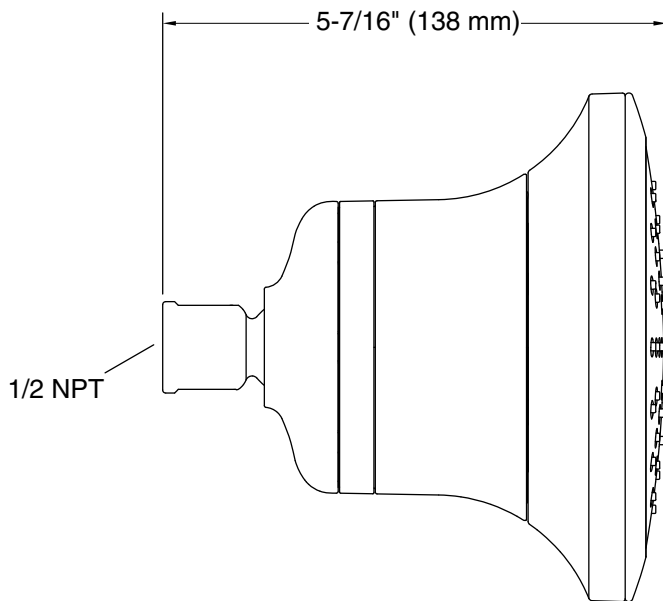

Features

- Single-function showerhead with 5-1/2" (140 mm) diameter sprayface
- Five-layer filtration system reduces scale buildup in your shower and includes an activated carbon filter to reduce impurities such as chlorine and heavy metals
- Recommend replacing filter every six months for optimum performance
- Integrated dial tracks suggested filter replacement date
- Filter easily slides out with a 30° turn of the sprayface
- Optimized sprayface minimizes wasteful overspray and increases cleaning and hair-rinsing performance
- Full coverage spray produces an encompassing spray ideal for everyday use
- MasterClean™ sprayface features an easy-to-clean surface that withstands mineral buildup and maximizes spray performance
- 1.75 gpm (6.6 lpm) maximum flow rate at 45 psi (3.1 bar)
- Box includes: Showerhead, one filter, wrench, sealant tape
- K-33632 replacement filters available (sold separately)

Material

- Premium material construction for durability and reliability

Installation

- 1/2" -14 NPT connection
- Shower arm and flange sold separately

Codes/Standards

ASME A112.18.1/CSA B125.1
DOE - Energy Policy Act 1992
EPA WaterSense®
California Energy Commission (CEC)
NOM Standards
NOM 008-CONAGUA

Technical Information

All product dimensions are nominal.

Spout:

Shower/Rainhead rated max flow: 1.75 gal/min (6.6 l/min)

Notes

For use with automatic compensating valves rated at 1.4 gal/min (5.3 l/min) or less.