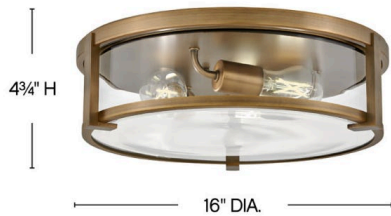

LOWELL

3243BR-CL

MEDIUM FLUSH MOUNT

Lowell is a transitional design with clean lines and a subtle midcentury modern overtone. Robust cast L-bracket details combine with a twist lock system to maintain a sleek appearance that fits any décor.

DETAILS	
FINISH:	Brushed Bronze
MATERIAL:	Steel
GLASS:	Clear
DIMMABLE:	YES - WITH DIMMABLE LAMP (NOT INCLUDED)

DIMENSIONS	
WIDTH:	16"
HEIGHT:	4.8"
WEIGHT:	7.9lb

LIGHT SOURCE	
LIGHT SOURCE:	Socketed
WATTAGE:	3-7w Med. LED, 60w Equiv.
VOLTAGE:	120v

MOUNTING	
CANOPY:	15.75" Dia.

SHIPPING	
CARTON LENGTH:	19.8
CARTON WIDTH:	19.5
CARTON HEIGHT:	8
CARTON WEIGHT:	10.6

PRODUCT DETAILS:

- Damp Rated
- Bold silhouette with dramatic details creates a modern statement