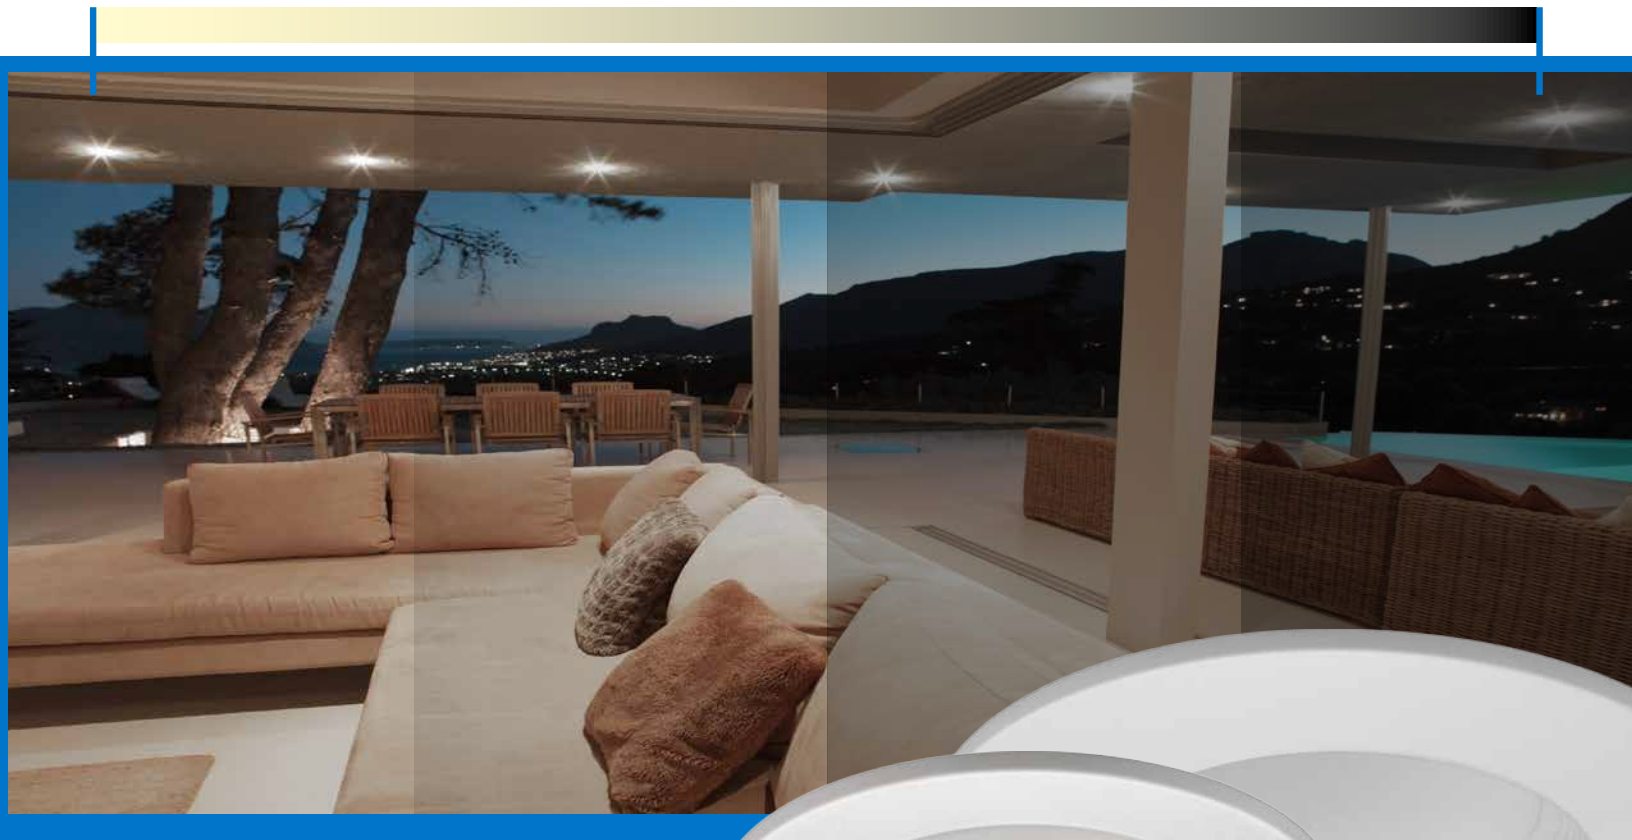

Standard Dimming Dims smoothly with no color shift

100%

10%

DLR-SD

Construction

- Cast aluminum housing with white polymer trim

Optical System

- Polystyrene diffuser and reflector cone create a uniform light distribution that reduces glare without sacrificing lumen output

Electrical

- Utilizes high performing LEDs with greater than 90 CRI and an R9 greater than 60
- Color tolerance tighter than the 3-step MacAdam ellipse for consistent color performance
- Dimmable to 10% with most TRIAC dimmers
- Dims smoothly from 3000K to 2000K
- Thermally protected, high efficiency driver
- Operating temperature rating of 0°F to 120°F (-18°C to 49°C)
- Input voltage of 120V
- Lifetime rated for greater than 60,000 hours
- LM-79, LM-80 testing performed in accordance with IESNA standards.

Finish

- Available in White polymer baffled trim

Installation

- Compatible with most 4" recessed housings (*DLR4-SD*)
- Compatible with most 5" and 6" recessed housings (*DLR56-SD*)
- Quick and easy installation with a screw-in Edison base (GU24 socket string available)
- Torsion spring mounting system (*DLR56-SD*)
- Mounting clip system (*DLR4-SD*)

Warranty

- 5-year limited system warranty standard