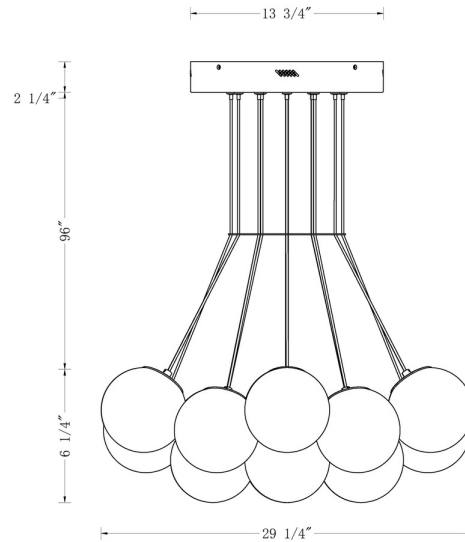

EUROfase

Kepler, Chandelier , 19-Light, 29", Gold, Alabaster

Item No.
46914-019

JOB NAME:

DATE:

TYPE:

COMMENTS:

LIGHT INFORMATION

Light Type Integrated LED

Bulb Socket N/A

Bulb Shape N/A

Bulb Included Yes

CRI 90

Delivered Lumens 8006

Colour Temperature (Kelvin) 3000K

Average Hours LED (L70) 20000

Number of Lights 19

Light Direction Ambient

Dimming Method Triac/Elv

Output Voltage 24

Current Type DC

LIGHT INFORMATION (CONT'D.)

Light Wattage 5.05

Total Wattage 96

DIMENSIONS & WEIGHT

Product Width (In)

Product Height (In) 6.25

Product Ext (In)

Product Diameter (In) 29.25

Product Weight (Lbs) 86.9

Product Length (In)

INSTALLATION