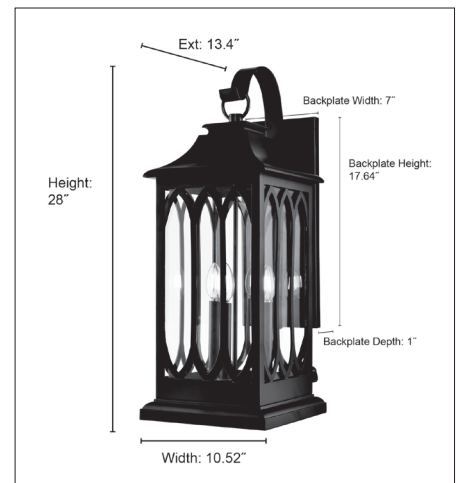

88103

MALLOREY THREE LIGHT OUTDOOR WALL SCONCE

**FINISH**

PBK - Powder Coated Black

**DIMENSIONS**

Width 10.52"  
Height 28"  
Ext. 13.4"  
Backplate Width 7"  
Backplate Height 17.64"  
Backplate Depth 1"  
Weight 14.86 lbs

**MATERIAL**

Aluminum

**GLASS**

Clear

**LAMPING**

# Bulbs 3-Candle  
Bulb Base Candelabra (E12)  
Watts per Bulb 60W  
Voltage 120V  
Total Wattage 180W  
Bulbs Included No

**CERTIFICATION**

ETL Listed Wet Location

**ITEM NUMBER**

SKU 88103 PBK

88103 PBK

Millennium Lighting  
105 Declaration Drive  
McDonough, GA 30253  
[www.millenniumlighting.com](http://www.millenniumlighting.com)