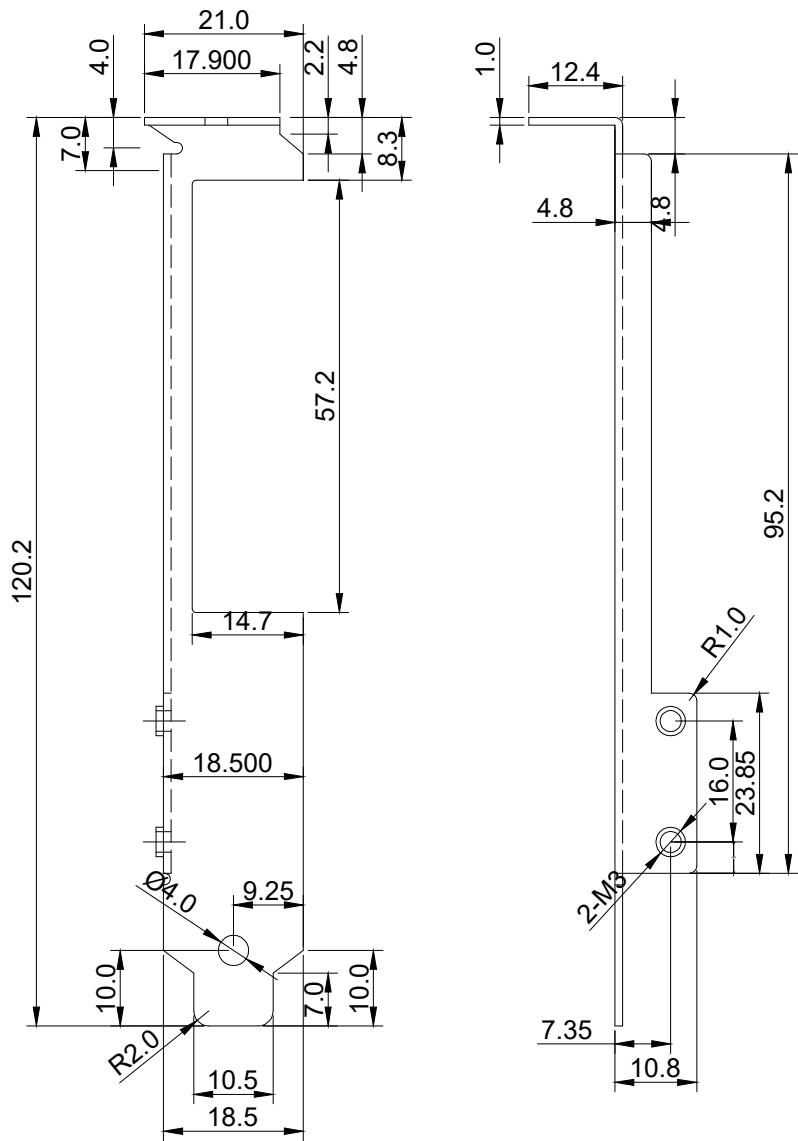

THIRD ANGLE PROJECTION

**GENERAL NOTES**

DIMENSIONS ARE IN MM - DO NOT SCALE  
 THIS DOCUMENT CONTAINS CONFIDENTIAL,  
 PROPRIETARY INFORMATION THAT IS  
 PROPERTY OF STARTECH.COM

PRODUCT ID	PEX1PCI1		
DESCRIPTION	PCI Express to PCI Adapter Card		
<b>DO NOT SCALE</b>	<b>SHEET: 1 OF 2</b>	<b>UPLOAD DATE: 5/13/2024</b>	

THIRD ANGLE PROJECTION

StarTech.com

**GENERAL NOTES**

DIMENSIONS ARE IN MM - DO NOT SCALE  
 THIS DOCUMENT CONTAINS CONFIDENTIAL,  
 PROPRIETARY INFORMATION THAT IS  
 PROPERTY OF STARTECH.COM

PRODUCT ID	PEX1PCI1		
DESCRIPTION	PCI Express to PCI Adapter Card		
<b>DO NOT SCALE</b>	<b>SHEET: 2 OF 2</b>	<b>UPLOAD DATE: 5/13/2024</b>	