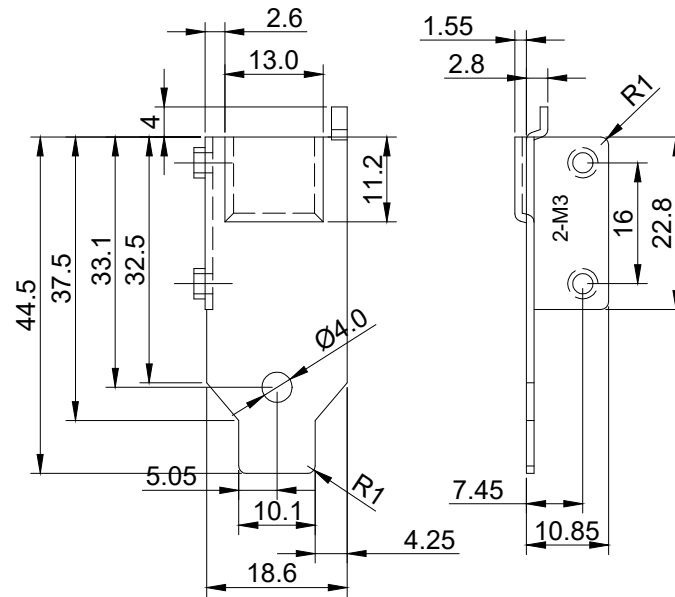

THIRD ANGLE PROJECTION

**GENERAL NOTES**

DIMENSIONS ARE IN MM - DO NOT SCALE  
 THIS DOCUMENT CONTAINS CONFIDENTIAL,  
 PROPRIETARY INFORMATION THAT IS  
 PROPERTY OF STARTECH.COM

PRODUCT ID	PEX1PCI1		
DESCRIPTION	PCI Express to PCI Adapter Card		
<b>DO NOT SCALE</b>	<b>SHEET: 1 OF 2</b>	<b>UPLOAD DATE: 5/13/2024</b>	

THIRD ANGLE PROJECTION

StarTech.com

**GENERAL NOTES**

DIMENSIONS ARE IN MM - DO NOT SCALE  
 THIS DOCUMENT CONTAINS CONFIDENTIAL,  
 PROPRIETARY INFORMATION THAT IS  
 PROPERTY OF STARTECH.COM

PRODUCT ID	PEX1PCI1		
DESCRIPTION	PCI Express to PCI Adapter Card		
<b>DO NOT SCALE</b>	<b>SHEET: 2 OF 2</b>	<b>UPLOAD DATE: 5/13/2024</b>	