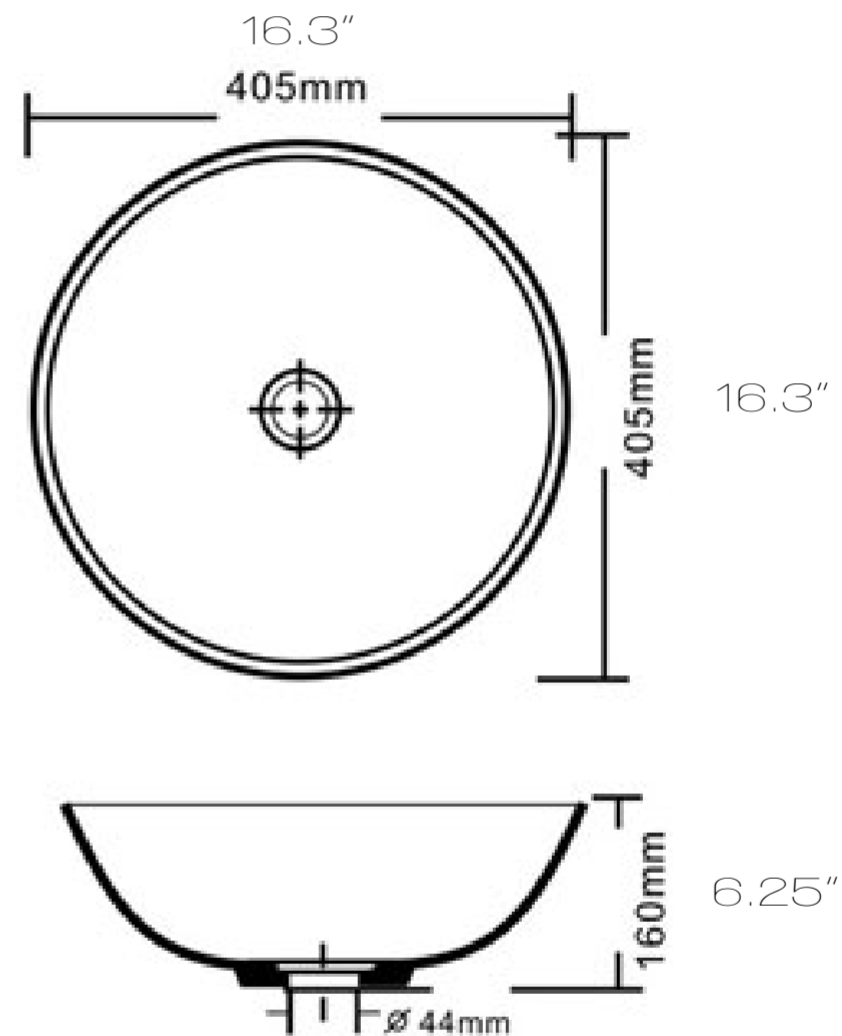

ANZZI™

LS-AZ118

VITRUVIUS Series

VESSEL SINK

Overflow Included

White Vitreous China

For more information visit www.ANZZI.com or call us at 1-844-44-ANZZI.