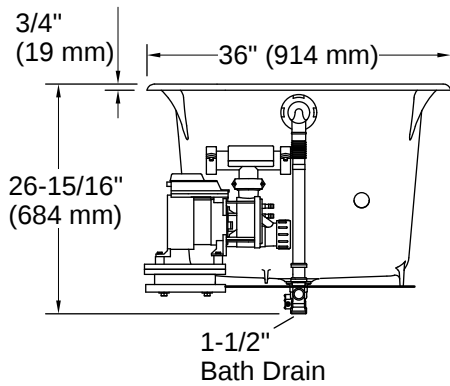

## Technical Information

*All product dimensions are nominal.*

Drain Location:	Reversible
Drain Hole Diameter:	2-1/4" (56 mm)
Minimum Flat for Door:	1-15/16" (50 mm)
Basin Area, Bottom:	44-5/8" x 25-3/8" (1133 mm x 645 mm)
Basin Area, Top:	58-9/16" x 28-7/8" (1488 mm x 733 mm)
Water Depth:	18-15/16" (481 mm)
Water Capacity:	108 gal (408.8 L)
Minimum Floor Load:	60 lbs/ft <sup>2</sup>
Weight:	485 lbs (220 kg)
Cutout:	Drop-in, 64-1/2" x 34-1/2" (1638 mm x 876 mm)

## Warranty

*See website for detailed warranty information.*

KOHLER® Hydrotherapy Components Five-Year Limited Warranty|KOHLER® Enameled Cast Iron Bath and Shower Base Lifetime Limited Warranty

No change in measurements if connected with drain illustrated. (K-23856-NA)

Drop-in Rim Detail

Blower Motor Access  
20" (508 mm) W x  
15" (381 mm) H Min