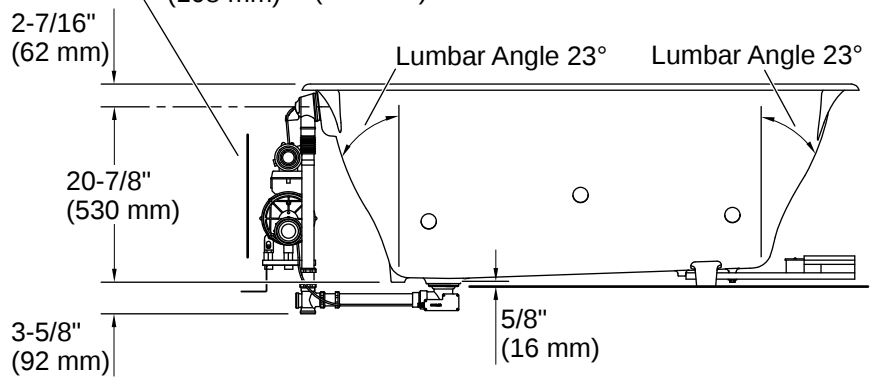

Drop-in Rim Detail

Blower Motor Access  
20" (508 mm) W x  
15" (381 mm) H Min