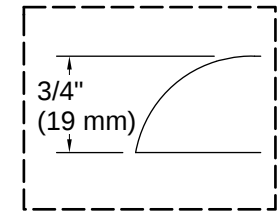

Drop-in Rim Detail

Blower Motor Access  
20" (508 mm) W x  
15" (381 mm) H Min