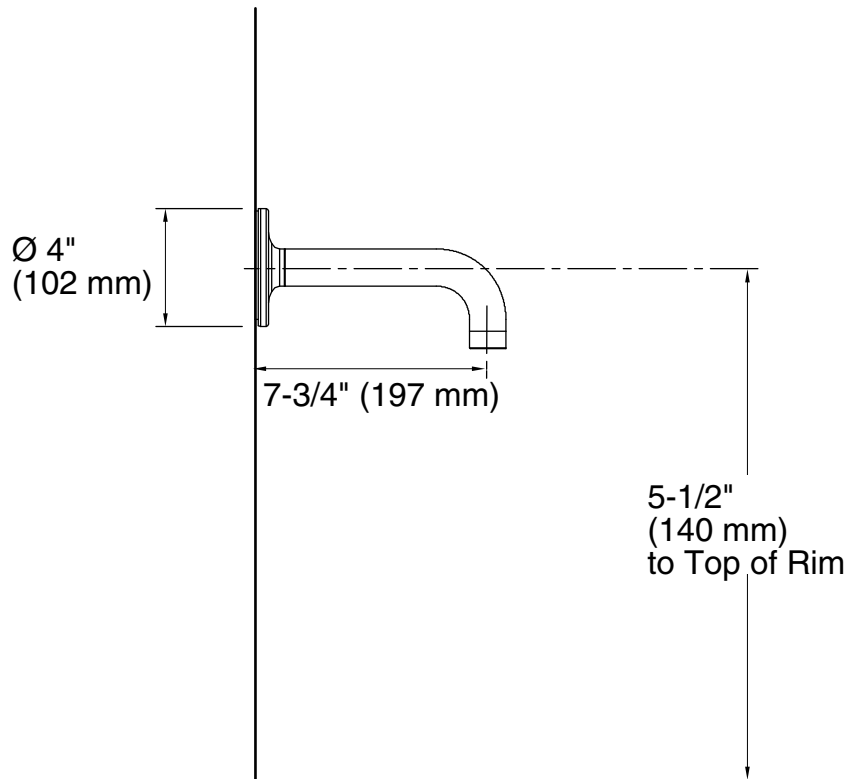

## Technical Information

All product dimensions are nominal.

### Spout:

Spout reach: 7-3/4" (198 mm)