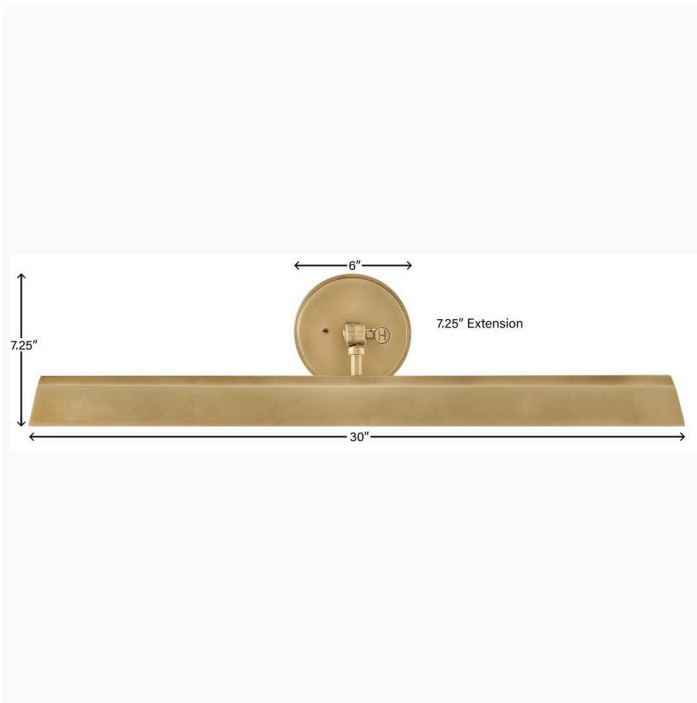

ARTI

47095HB

LARGE ADJUSTABLE ACCENT LIGHT

Embodying simple elegance, Arti's functional, streamlined design can be seamlessly integrated into any space or style. Its robust, practical silhouette is crafted to enhance any room or featured décor with excellent illumination.

DETAILS	
FINISH:	Heritage Brass
MATERIAL:	Steel
DIMMABLE:	YES - WITH DIMMABLE LAMP (NOT INCLUDED)

DIMENSIONS	
WIDTH:	30"
HEIGHT:	6"
WEIGHT:	5.5lb
BACK PLATE:	6" Dia.
EXTENSION:	7.3"
TOP TO OUTLET:	3"

LIGHT SOURCE	
LIGHT SOURCE:	Socketed
WATTAGE:	2-10w Med. LED, 60w Equiv.
VOLTAGE:	120v

SHIPPING	
CARTON LENGTH:	33
CARTON WIDTH:	10
CARTON HEIGHT:	8.5
CARTON WEIGHT:	7.6

PRODUCT DETAILS:

- Dry Rated
- T-style bulbs required (not included)
- Can be hard wired or mounted with included plug-in cord
- Classic, elegant lines and timeless details enhance a traditional space
- Includes a convenient in-line on/off switch