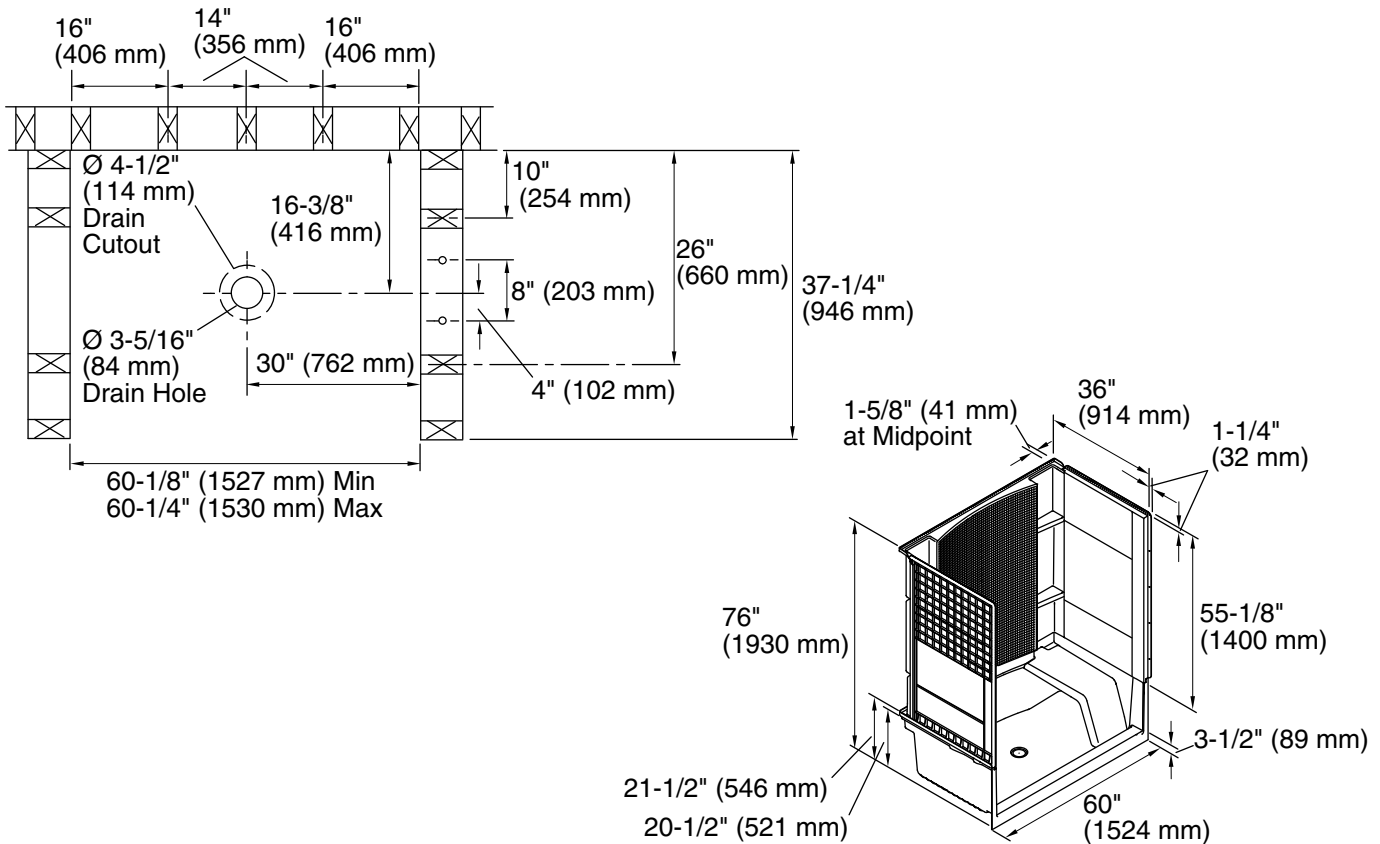

Accord® 60" x 36" Vikrell® seated shower, center drain 72290100

Features

- 3-1/2" (89 mm) threshold
- Durable high-gloss finish
- Pivot snap-together modular design
- Removable seat

Material

- Made from solid Vikrell® material for strength, durability, and lasting beauty

Installation

- Alcove
- Center drain
- Caulk-free installation

Included Components

- 72291100 60" x 36" Vikrell® seated shower base, center drain
- 71164100 60" x 36" Vikrell® shower wall set

Codes/Standards

| Color | Code | Description |
|-------|------|-------------|
|-------|------|-------------|

| | | |
|---|---|-------|
|  | 0 | White |
|---|---|-------|

Technical Information

All product dimensions are nominal.

| | |
|------------------------|-------------------|
| Drain location: | Center |
| Weight: | 164 lbs (74.4 kg) |
| Minimum flat for door: | 3-1/4" (83 mm) |
| Maximum door height: | 70-5/8" (1794 mm) |
| Maximum door width: | 56-5/8" (1438 mm) |