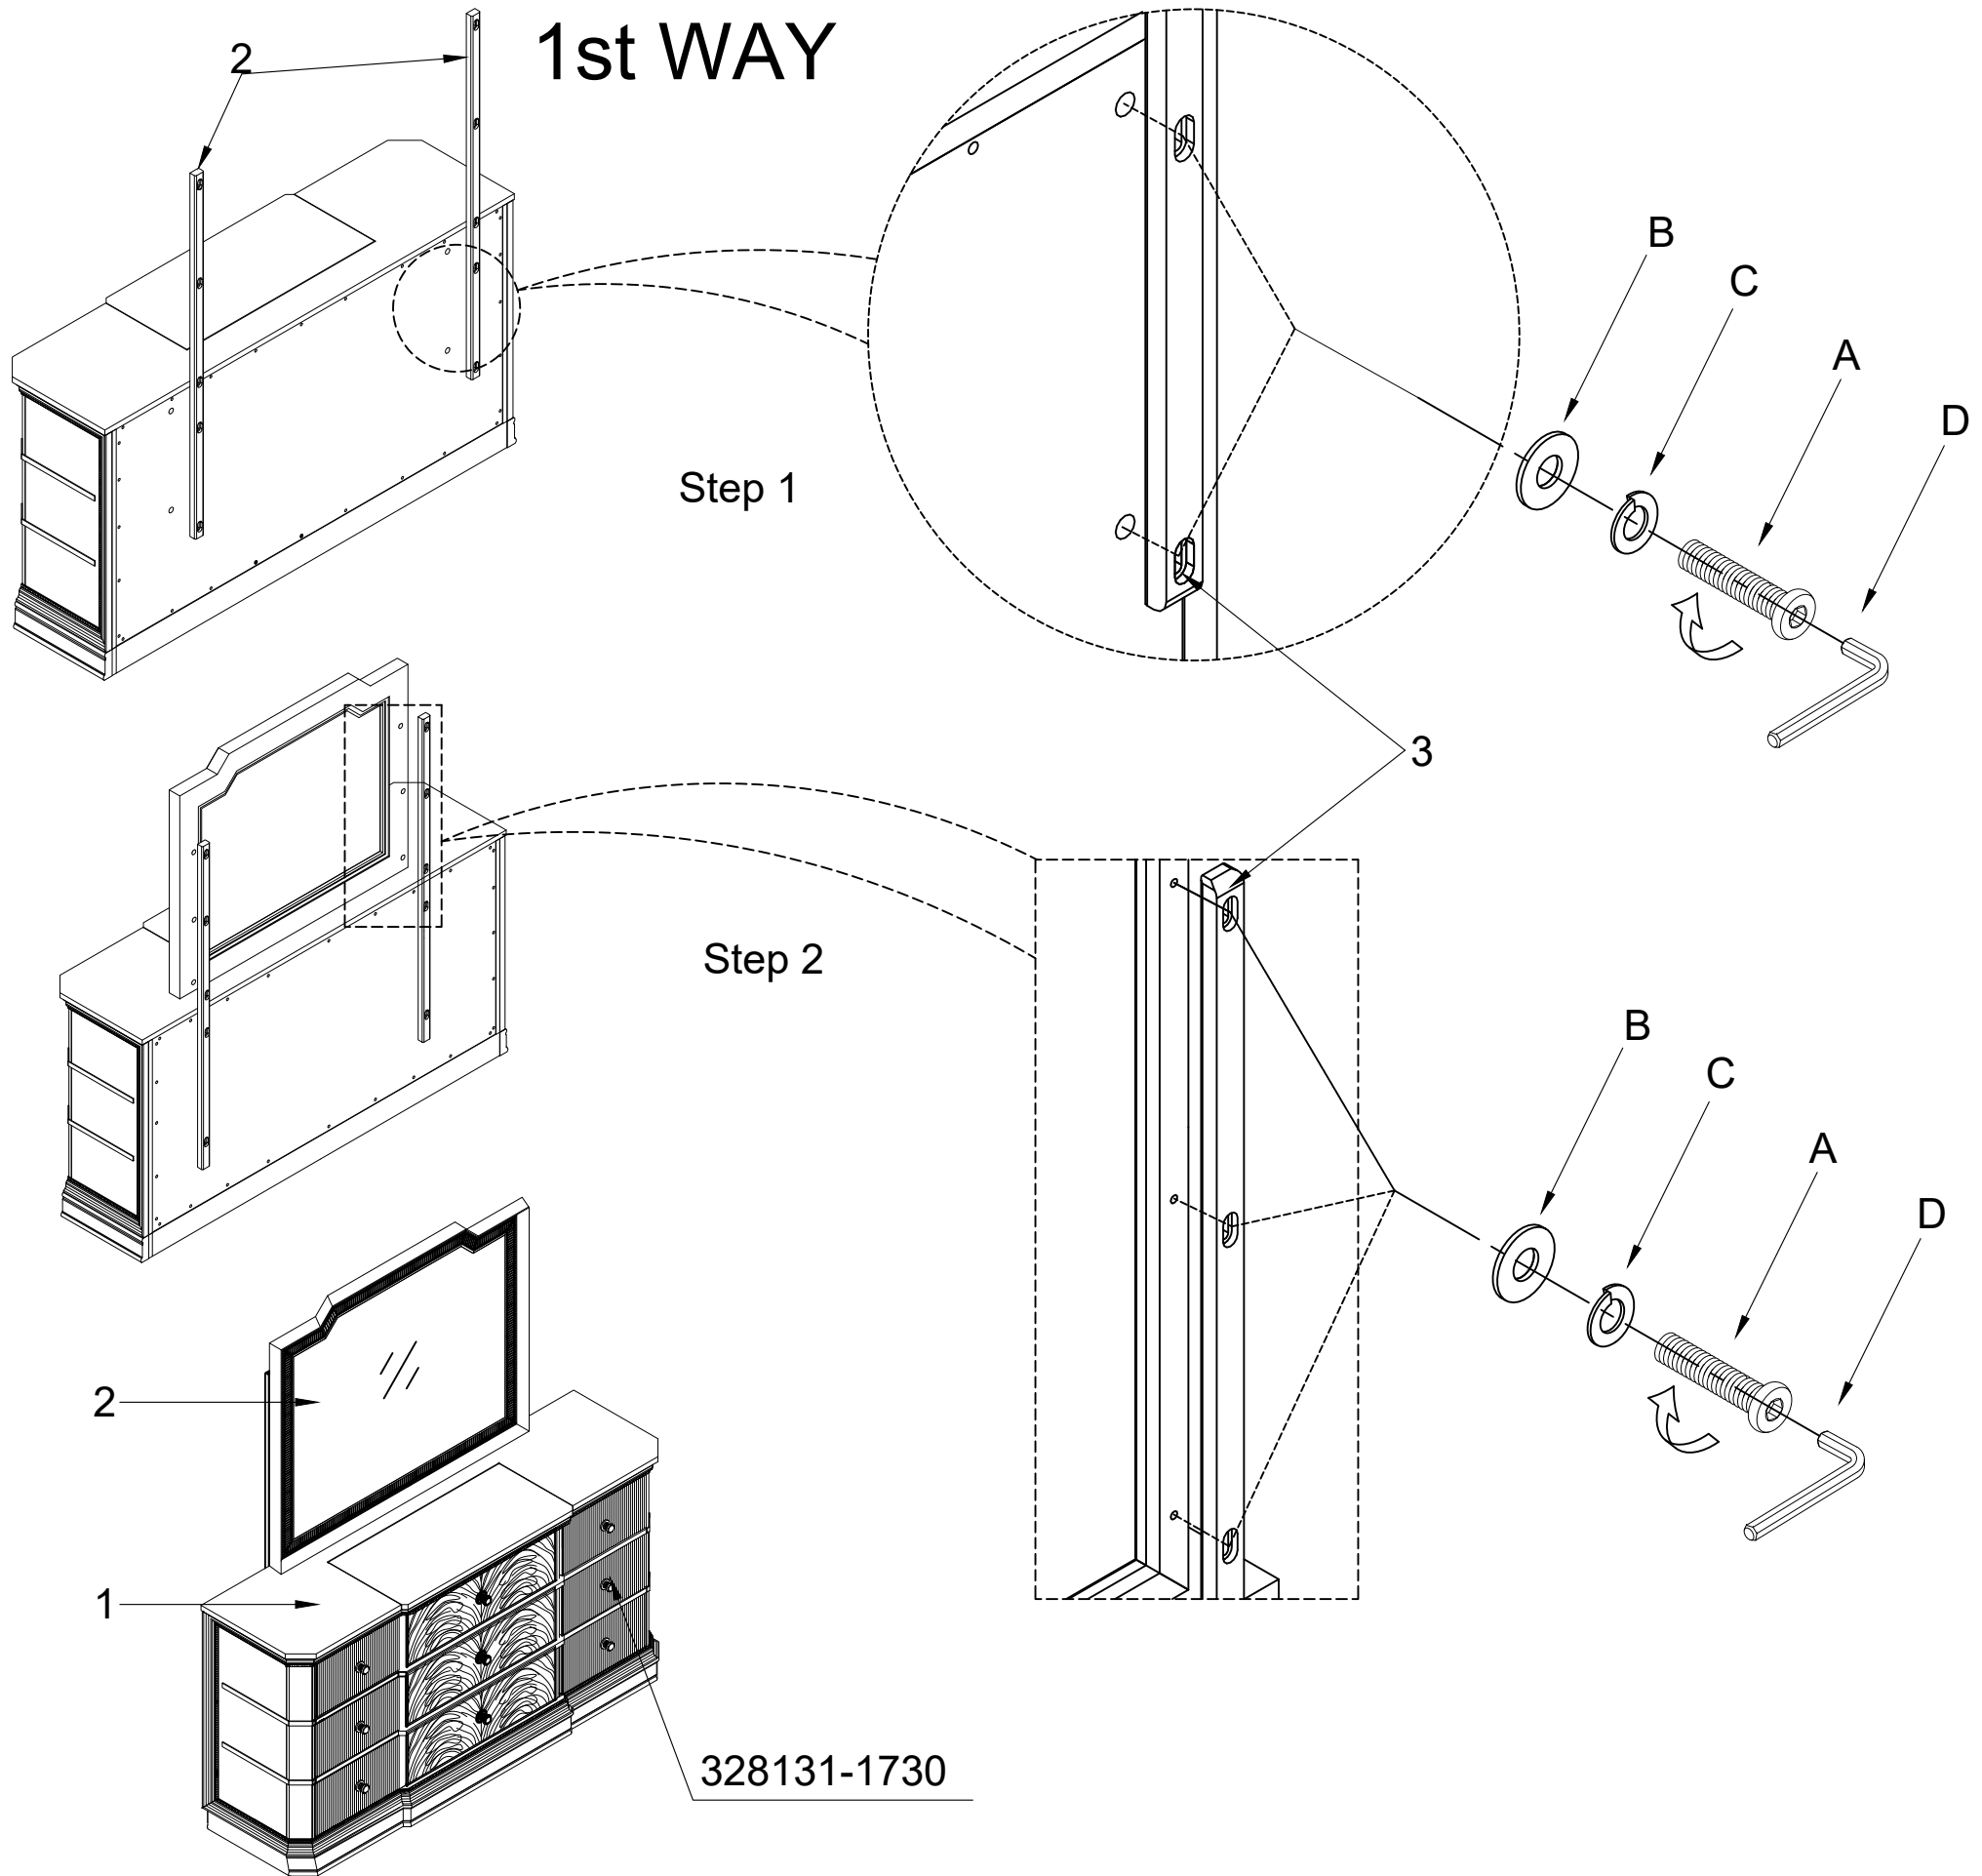

Thank you for purchasing this quality product from A.R.T. Furniture. Be sure to check all packing material for parts which may have come loose inside the carton during shipment. Identify and count all parts and compare with the parts list below.

Note: Some furniture is heavy, it is recommended that two people assembly this item to avoid injury or damage.

PARTS LIST:

No.	Description	Sketch	Q'ty
1	Dresser		1
2	Mirror		1
3	Mirror support		2

HARDWARE LIST:

No.	Drawing	Description	Q'ty
A		1/4" x1-1/2" Bolt	10
B		1/4" xØ19x2 Flat washer	10
C		1/4" xØ12x3 Lock washer	10
D		4mm Allen key	1

Thank you for purchasing this quality product from A.R.T. Furniture. Be sure to check all packing material for parts which may have come loose inside the carton during shipment. Identify and count all parts and compare with the parts list below.