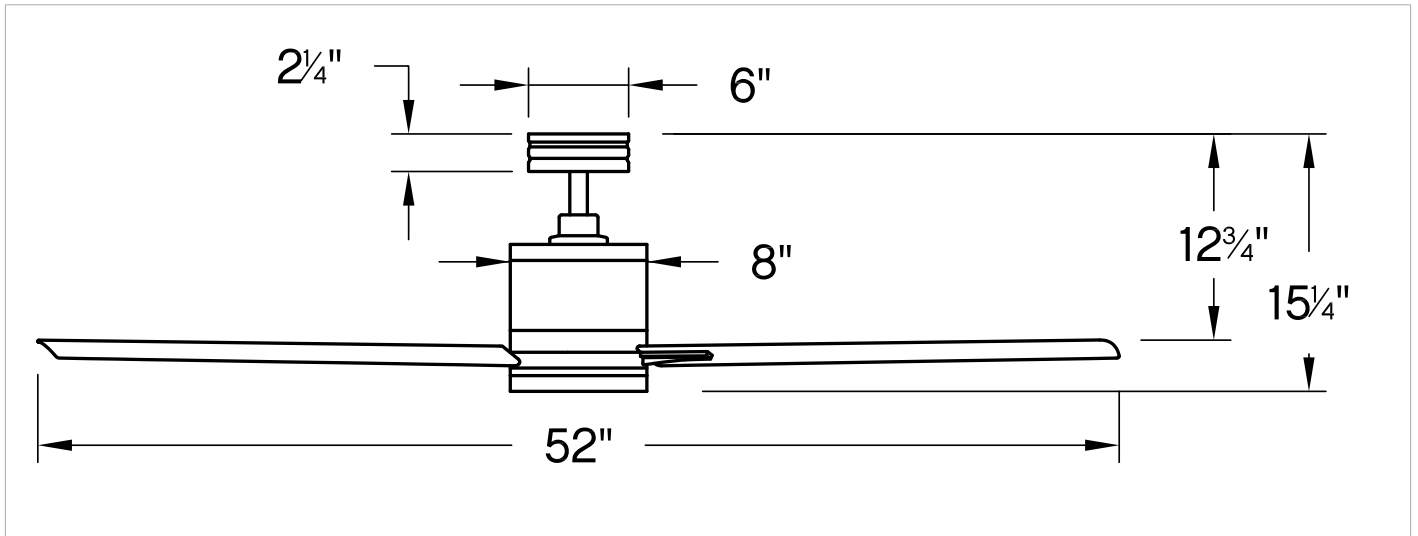

MOUNTING	
CANOPY:	6" Dia.
LEAD WIRE:	1 X 76"

SHIPPING	
CARTON LENGTH:	23
CARTON WIDTH:	10
CARTON HEIGHT:	12

Vail offers a transitional style with gently curved blades and an array of versatile finish options, while its integrated LED and DC motor technology deliver excellent energy efficiency. Wet-rated can be used for both indoor and outdoor spaces.

HINKLEY

HINKLEY
33000 Pin Oak Parkway
Avon Lake, OH 44012

PHONE: (440) 653-5500
Toll Free: 1 (800) 446-5539

hinkley.com

VAIL 52" LED SMART FAN

902152FMM-LWD

PERFORMANCE SPECIFICATIONS	STANDARD	
	HIGH SPEED	AVERAGE SPEED
Airflow	6973	4582
EnergyUse	28.3	17
EnergyCost	8	5
Efficiency	247	263
AMPS	0.4	0.23
RPMS	160	103