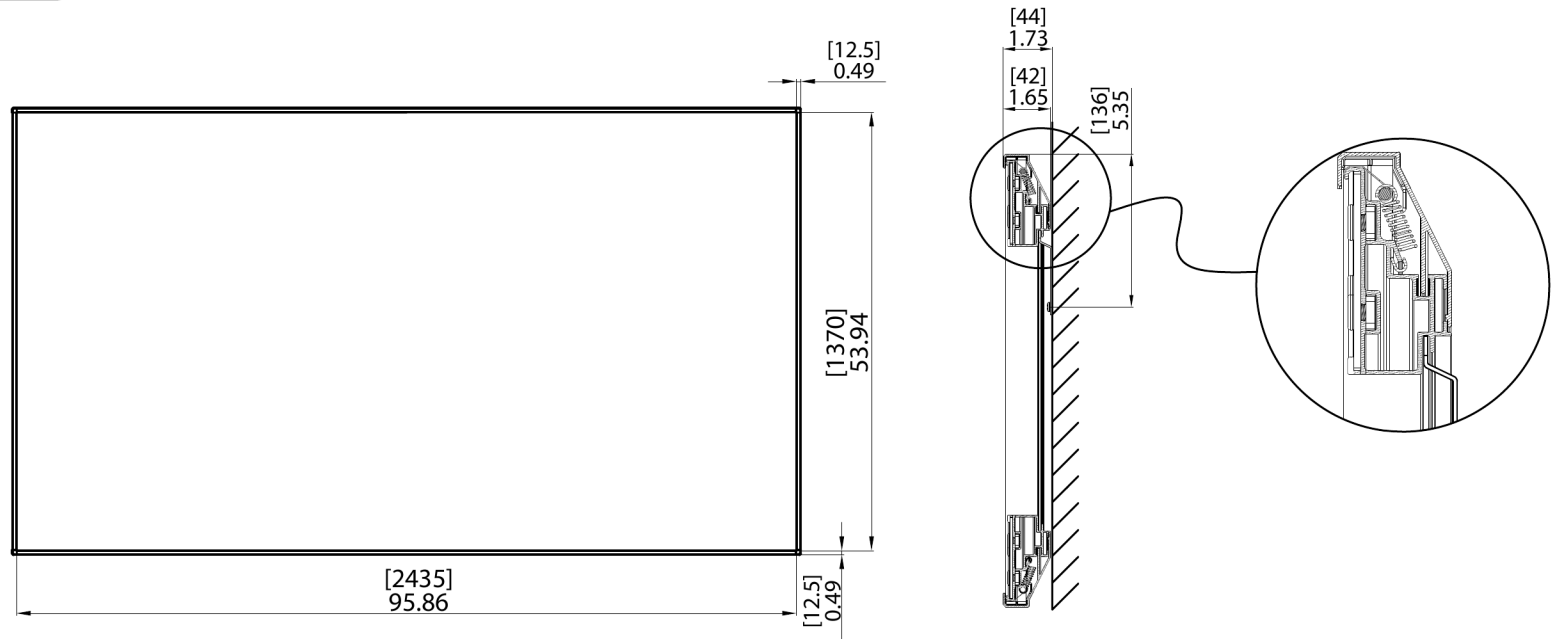

110FIXZ-Maestro

Aspect Ratio

16:9

Material

Matte White 1.0

SCRN
B R A N D
BY SCREEN INNOVATIONS

WWW.MSTRBRAND.COM