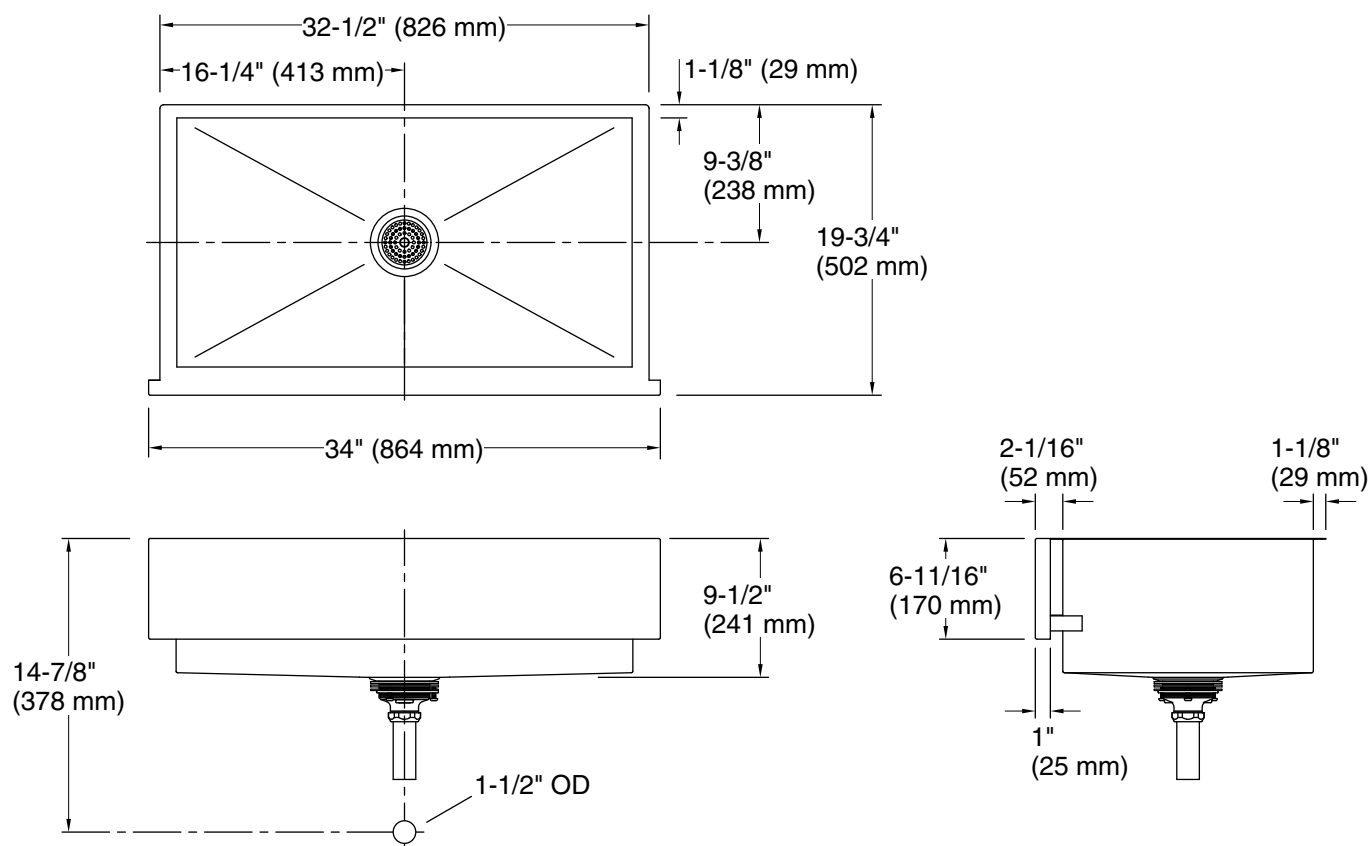

Ludington®

34" undermount single-bowl farmhouse kitchen sink

20243

Features

- Apron-front
- No faucet holes; requires wall- or counter-mount faucet
- 9-1/2" (241 mm) depth provides generous workspace
- 3-3/4" (94 mm) drain opening

Codes/Standards

ASME A112.19.3/CSA B45.4

STERLING® Stainless Steel Sinks Lifetime Limited Warranty

See website for detailed warranty information.

Technical Information

All product dimensions are nominal.

Basin configuration: Single Bowl

Min. base cabinet width: 36" (914 mm)

Bowl area (Only): Length: 30-1/4" (768 mm)
Width: 16-9/16" (420 mm)
Bowl depth: 9-3/16" (233 mm)
Water depth: 9-3/16" (233 mm)

Drain hole: 3-3/4" (94 mm)

Template: 1307774-7, required, included