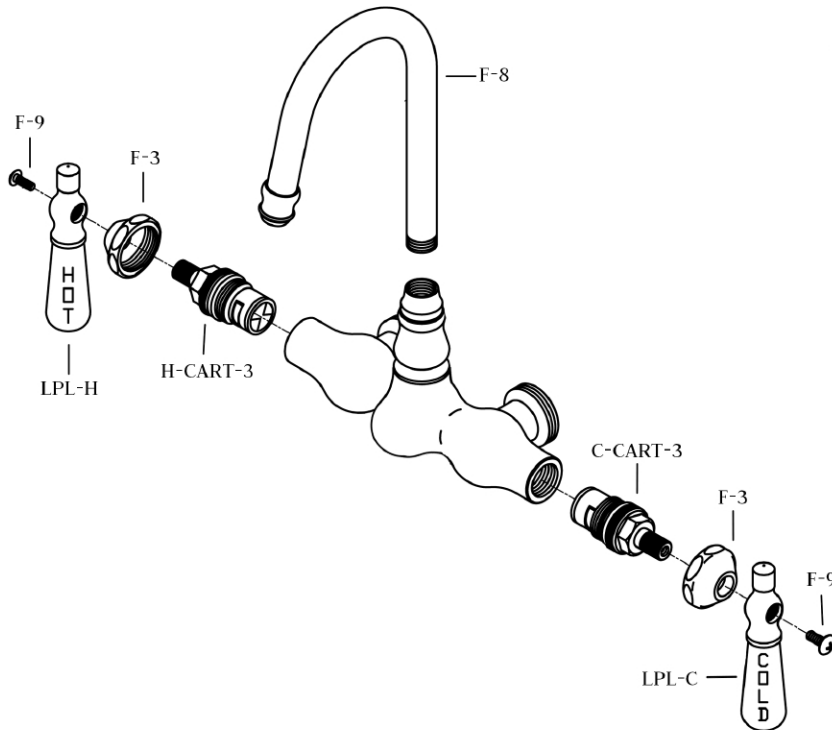

MAIDSTONE

www.MaidstoneSupply.com

Freestanding Faucet - Gooseneck Spout-121-GSF8

Part No: 121-GSF8-PL

Unpack and check all the parts, and read the instructions.

PART NO.	DESCRIPTION	QTY
C-CART-3	COLD CARTRIDGE (BLUE)	1
F-3	CARTRIDGE BELL COVERS	2
F-8	GOOSENECK SPOUT*	1
F-9	SCREW	2
H-CART-3	HOT CARTRIDGE (RED)	1
LPL-C	COLD LEVER HANDLE (LG)	1
LPL-H	HOT LEVER HANDLE (LG)	1

*Spout is packed in the bottom of the styrofoam insert in box.

Contact Maidstone for additional information and specifications. For complete warranty information and a list of dealers visit www.MaidstoneSupply.com. All products and specifications are subject to change without notice. Maidstone is not responsible for typographical and/or dimensional errors. Typographical errors are subject to correction.

Note: Rough-in dimensions may vary +/- 1/2" and are subject to change. No responsibility is assumed by Maidstone.