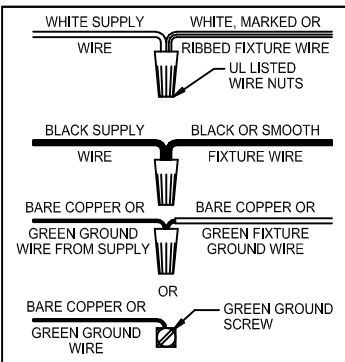

CAUTION: Read instructions carefully and turn electricity off at main circuit breaker panel before beginning installation.

350107

WARNING - If any Special Control Devices are used with this Fixture, Follow the Instructions Carefully to assure full compliance with N.E.C. requirements. If there are any questions, contact a Qualified Electrical Contractor.

CAUTION - All glass is fragile, use care when handling Glass component(s) and or Lamp(s).

CANOPY MOUNTING & WIRE CONNECTION ASSEMBLY STEPS:

**C,B,G & M
 (NOT FURNISHED)
 (NON FOURNIE)
 (NO INCLUIDA)**

1. D,E → A
2. K → D
3. B,A → C
4. F → A
5. F → P,H
6. F → G
7. H,J → D
8. Q,P,N → L
9. R → Q
10. X,W,V,U → T,S,Q
11. Z,Y → Q
12. BB,AA → Q