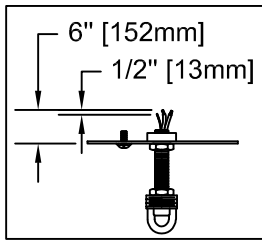

CAUTION: Read instructions carefully and turn electricity off at main circuit breaker panel before beginning installation.

350107

WARNING - If any Special Control Devices are used with this Fixture, Follow the Instructions Carefully to assure full compliance with N.E.C. requirements. If there are any questions, contact a Qualified Electrical Contractor.

CAUTION - All glass is fragile, use care when handling Glass component(s) and or Lamp(s).

CANOPY MOUNTING & WIRE CONNECTION ASSEMBLY STEPS:

**C,B,G & M
 (NOT FURNISHED)
 (NON FOURNIE)
 (NO INCLUIDA)**

1. D,E → A
2. K → D
3. B,A → C
4. F → A
5. F → P,H
6. F → G
7. H,J → D
8. Q,P,N → L
9. R → Q
10. X,W,V,U → T,S,Q
11. Z,Y → Q
12. BB,AA → Q