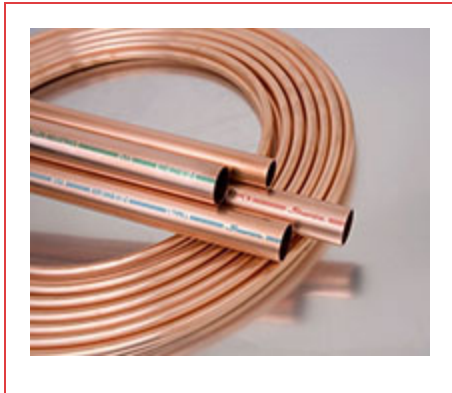

[Specifications](#) | [Dimensions](#) | [Details](#)

Specifications

Type	Type L Soft Coil
Standards	ASTM B88 NSF 61 UNS C12200
Weight	0.198 lb
Material	C12200