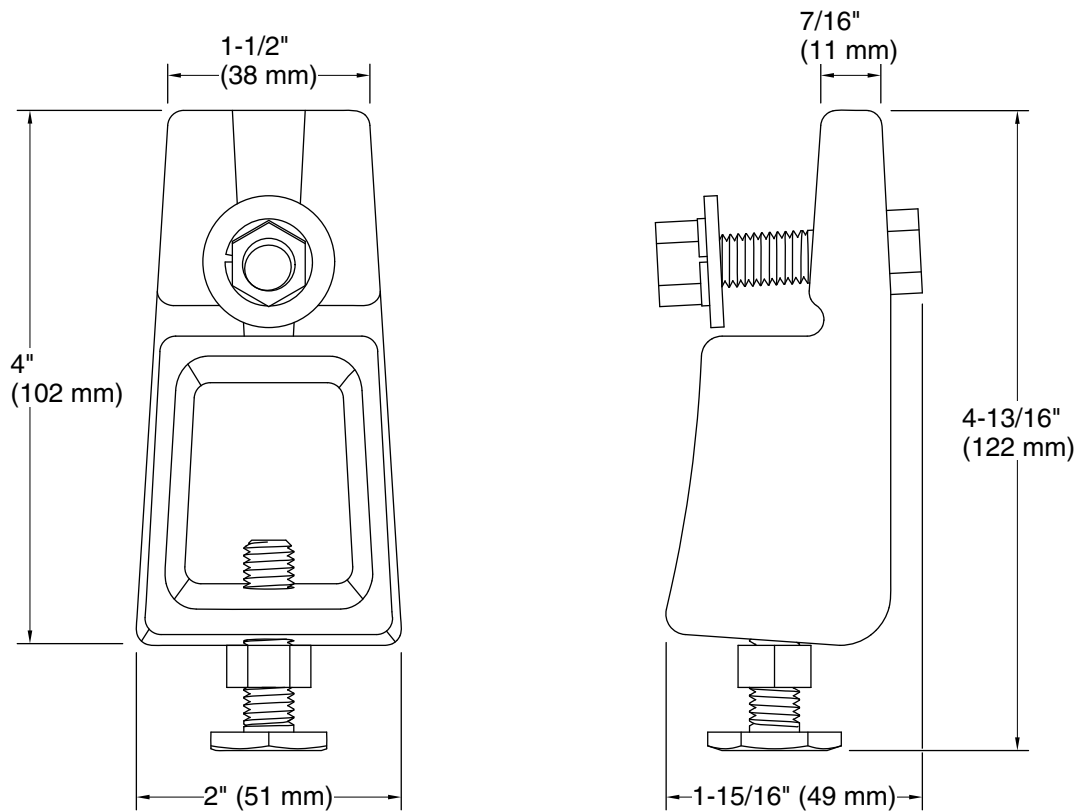

## Features

- Set of four feet and installation hardware included
- Designed for above-the-floor bath installation
- For use with the Vintage® bath, Maestro™ whirlpool bath, and Tea-for-Two® bath

## Technical Information

All product dimensions are nominal.

Material: Metal