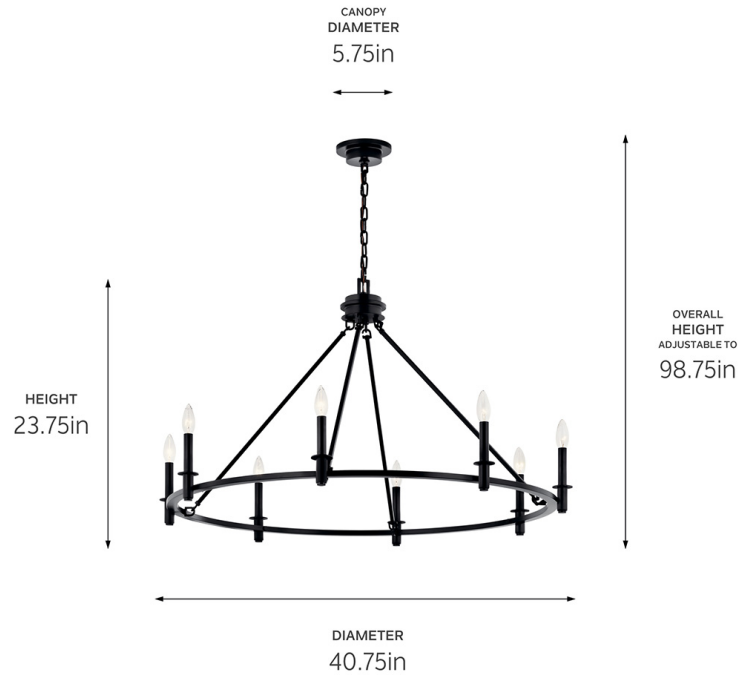

SPECIFICATIONS

Certifications/Qualifications

ADA Compliant	No
Prop65	No
Location Rating	Dry
	kichler.com/warranty

Dimensions

Height	23.75"
Overall Height	98.75"
Weight	12.87 LBS
Canopy Width	5.75"
Canopy Depth	1.5"
Chain/Stem Length	72"

Electrical

Input Voltage	120 V

Light Source

Light Source	Bulb
Lamp Included	Not Included
# Of Bulbs/LED Modules	8
Max Or Nominal Watt	60 W
Lamp Type	B
Socket Type	E12 (Candelabra)
Dimmable	Yes

Mounting/Installation

Interior/Exterior	Interior Product
Mounting Weight	12.87 LBS
Lead Wire Length	144"
Wire Connectors	Wire Nuts

FIXTURE ATTRIBUTES

Housing/Glass

Primary Material	Steel
Shade Included	No
Max Stem Tilt	90 °

Product/Ordering Information

Sku	52706BK
Finish	Black
UPC	783927046831

Finishes

- Black
- Champagne Bronze™
- Polished Nickel