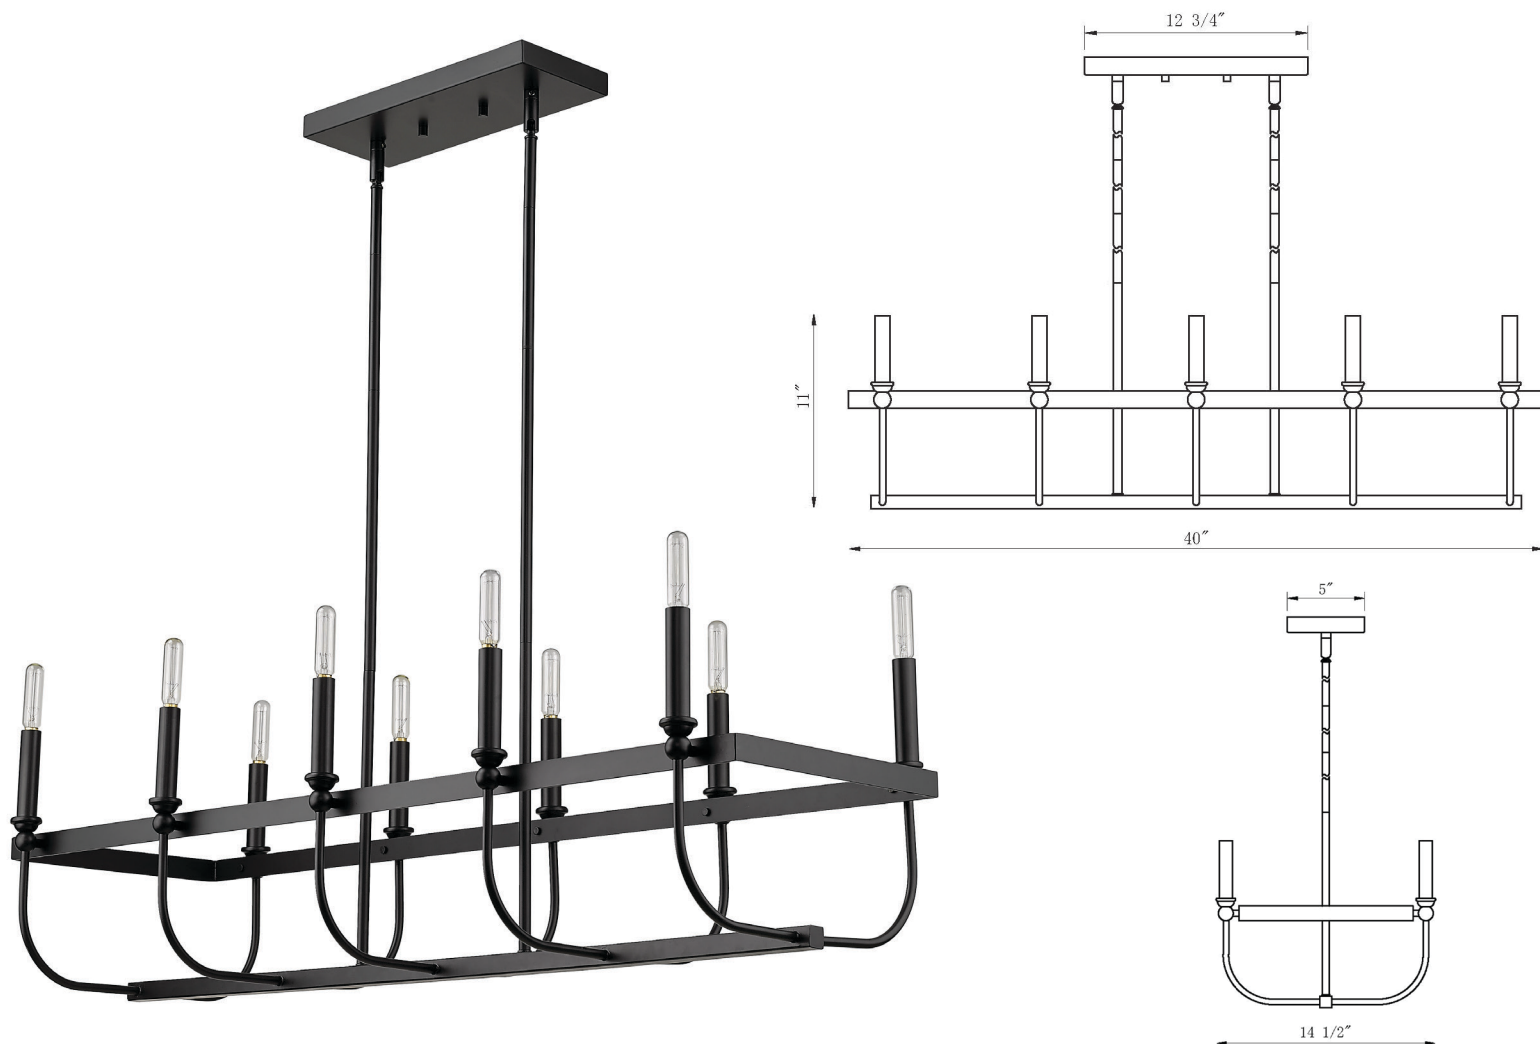

# IN20031BK BECKETT 10-LIGHT CHANDELIER

<b>Description:</b>	Bekcett 10-light chandelier
<b>Finish:</b>	Matte black
<b>Dimensions:</b>	40" L x 14-1/2" W x 11" H
<b>Bulbs:</b>	10-60w Cand.
<b>Installed Weight:</b>	12.5 lbs.
<b>Certification:</b>	cETL / dry location

<b>Material:</b>	Steel
<b>Shades:</b>	NA
<b>Glass:</b>	NA
<b>Canopy Dimensions:</b>	12-3/4" x 5"
<b>Chain/Wire:</b>	12' wire
<b>Stems:</b>	6-12", 2-6", 2-3"