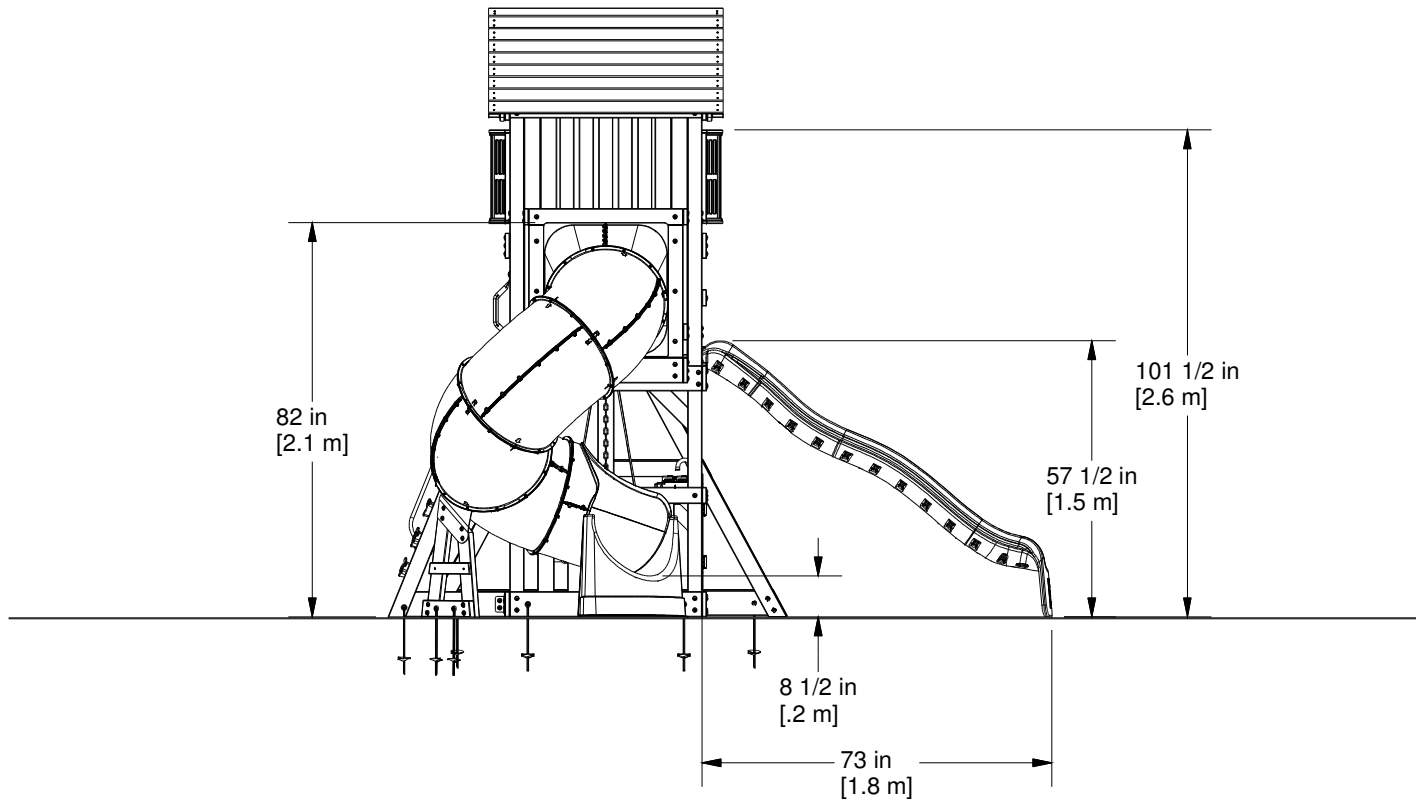

DRAWN BY wsmalley	DESCRIPTION MAGNOLIA FALLS PLAYSET	
DATE 10/26/2023	PART NUMBER 2300361 MAGNOLIA FALLS PLAYSET FOOTPRINT	REV

DRAWN BY wsmalley	DESCRIPTION MAGNOLIA FALLS PLAYSET	
DATE 10/26/2023	PART NUMBER 2300361 MAGNOLIA FALLS PLAYSET FOOTPRINT	REV