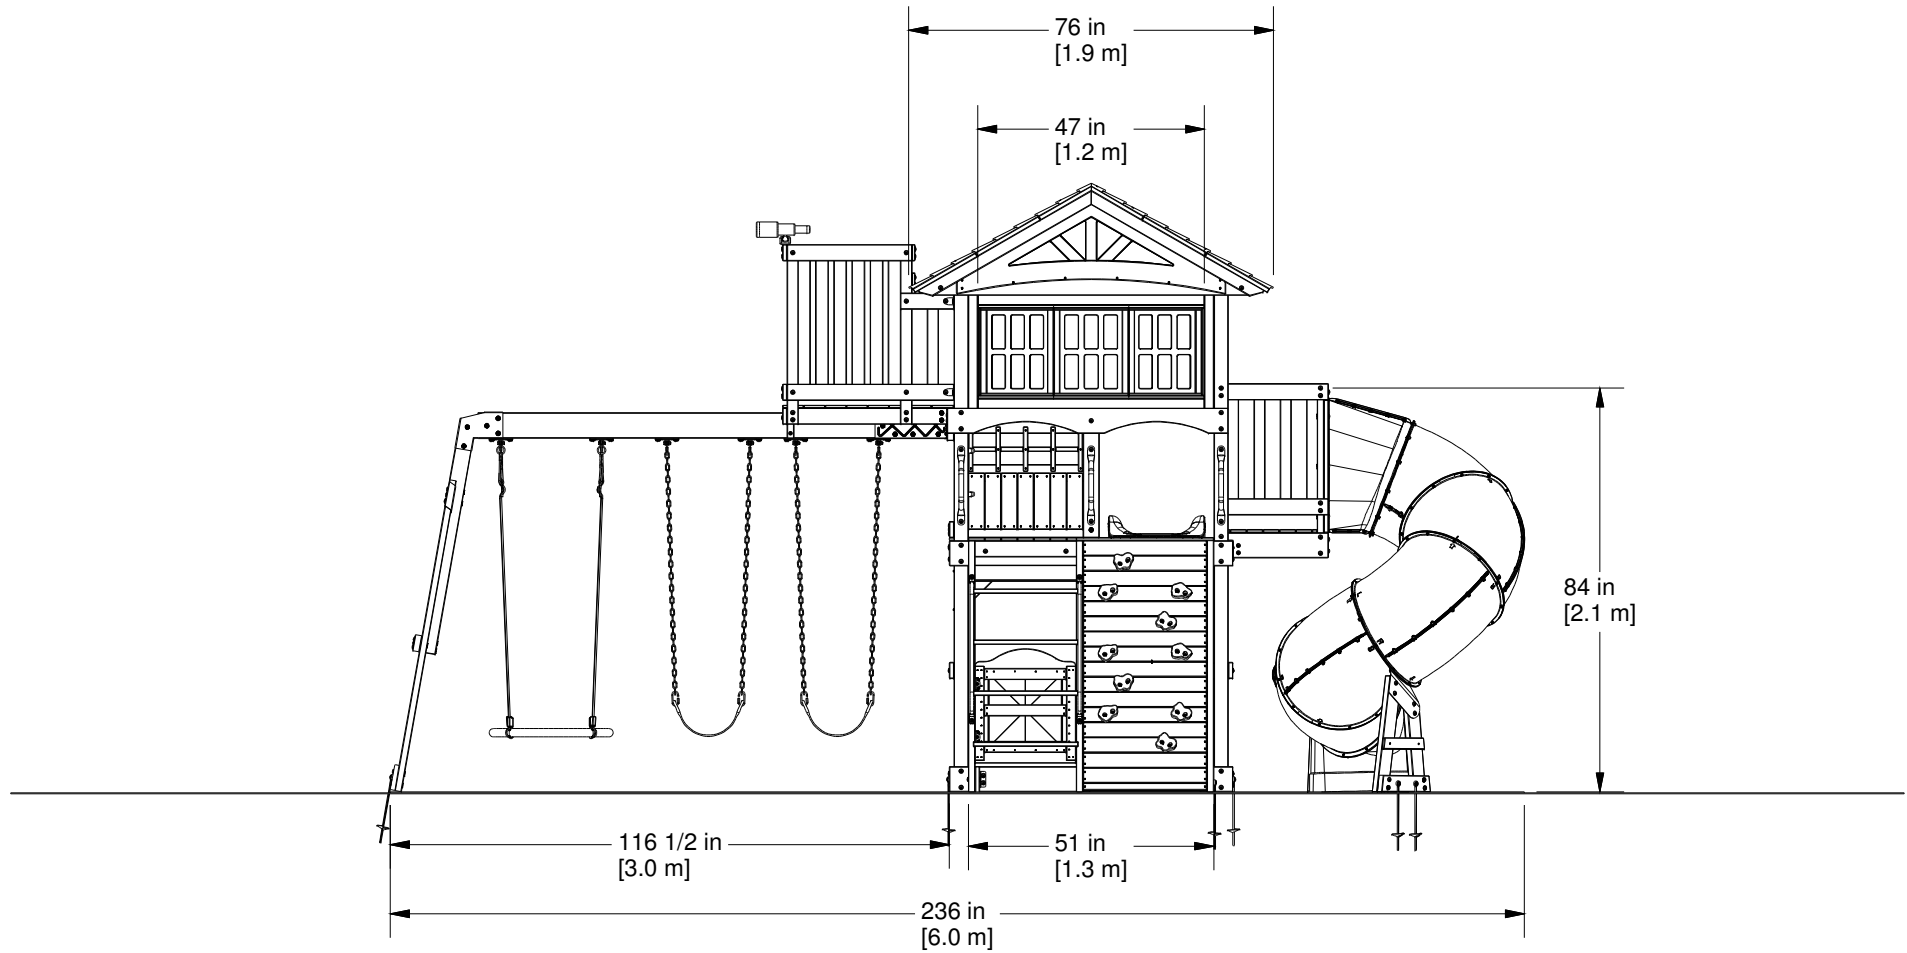

DRAWN BY wsmalley	DESCRIPTION MAGNOLIA FALLS PLAYSET	
DATE 10/26/2023	PART NUMBER 2300361 MAGNOLIA FALLS PLAYSET FOOTPRINT	REV

DRAWN BY wsmalley	DESCRIPTION MAGNOLIA FALLS PLAYSET	
DATE 10/26/2023	PART NUMBER 2300361 MAGNOLIA FALLS PLAYSET FOOTPRINT	REV