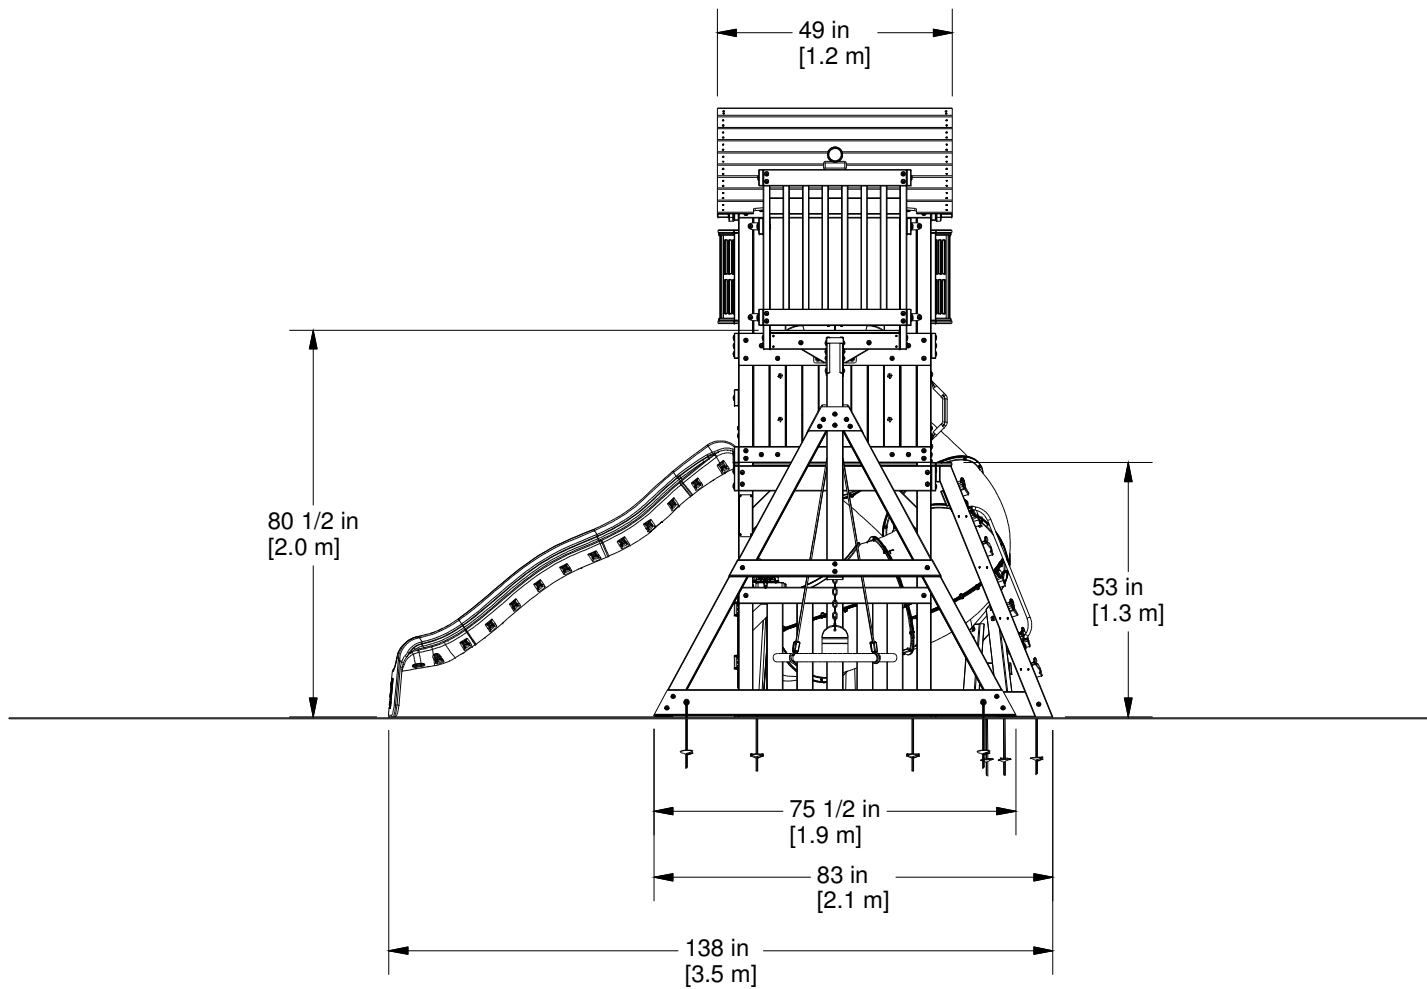

DRAWN BY wsmalley	DESCRIPTION MAGNOLIA FALLS PLAYSET	
DATE 10/26/2023	PART NUMBER 2300361 MAGNOLIA FALLS PLAYSET FOOTPRINT	REV

DRAWN BY wsmalley	DESCRIPTION MAGNOLIA FALLS PLAYSET	
DATE 10/26/2023	PART NUMBER 2300361 MAGNOLIA FALLS PLAYSET FOOTPRINT	REV