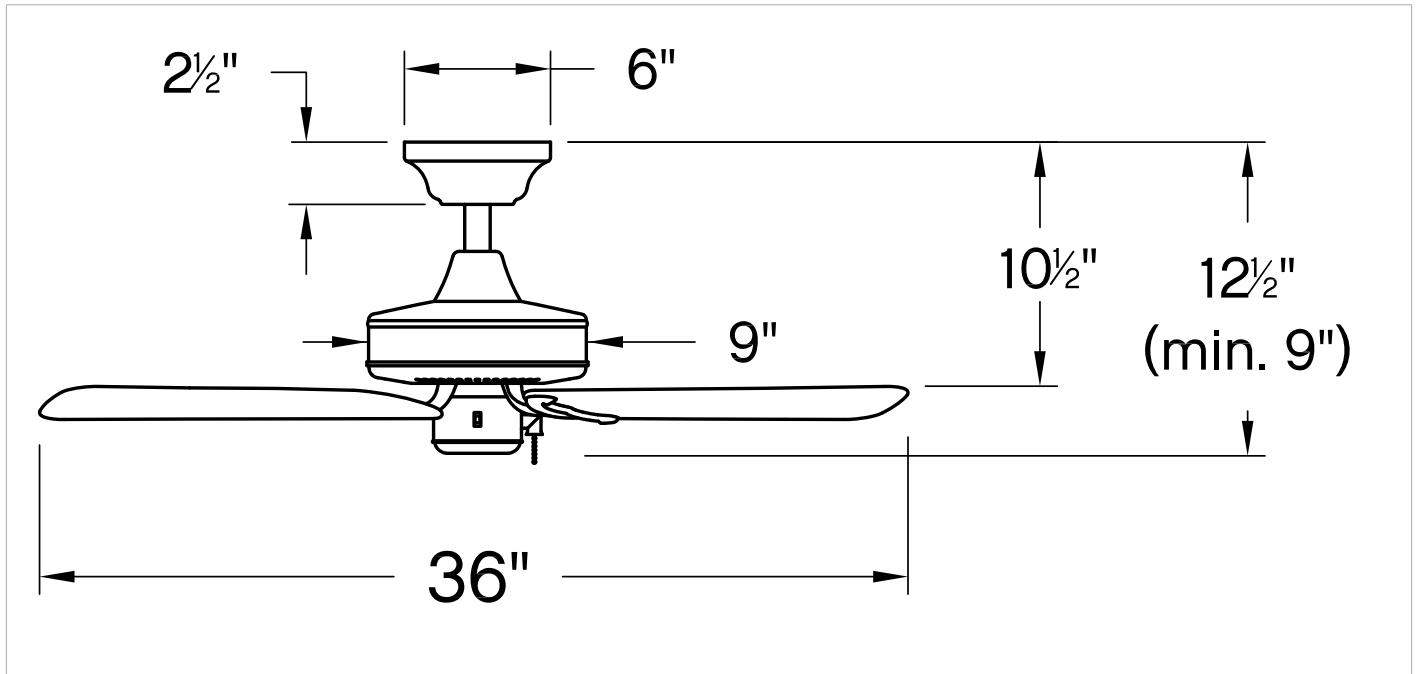

CABANA 36" FAN

901836FAW-NWA

PERFORMANCE SPECIFICATIONS	STANDARD		DUAL MOUNT	
	HIGH SPEED	AVERAGE SPEED	HIGH SPEED	AVERAGE SPEED
Airflow	3101	2566	2947	2424
EnergyUse	37.6	26.8	37.7	26.4
EnergyCost	11	8	11	7
Efficiency	82	96	78	92
AMPS	0.32	0.26	0.32	0.26
RPMS	242	193	242	193

HINKLEY

HINKLEY
33000 Pin Oak Parkway
Avon Lake, OH 44012

PHONE: (440) 653-5500
Toll Free: 1 (800) 446-5539

hinkley.com