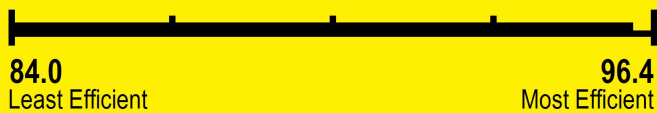

# ENERGYGUIDE

Boiler  
Water  
Natural Gas, Propane Gas

RINNAI  
Model IP090S (REB-B2600FFUS)

Efficiency Rating (AFUE)\*

96.0

For energy cost info, visit  
[productinfo.energy.gov](http://productinfo.energy.gov)

Range of Similar Models  
\* Annual Fuel Utilization Efficiency