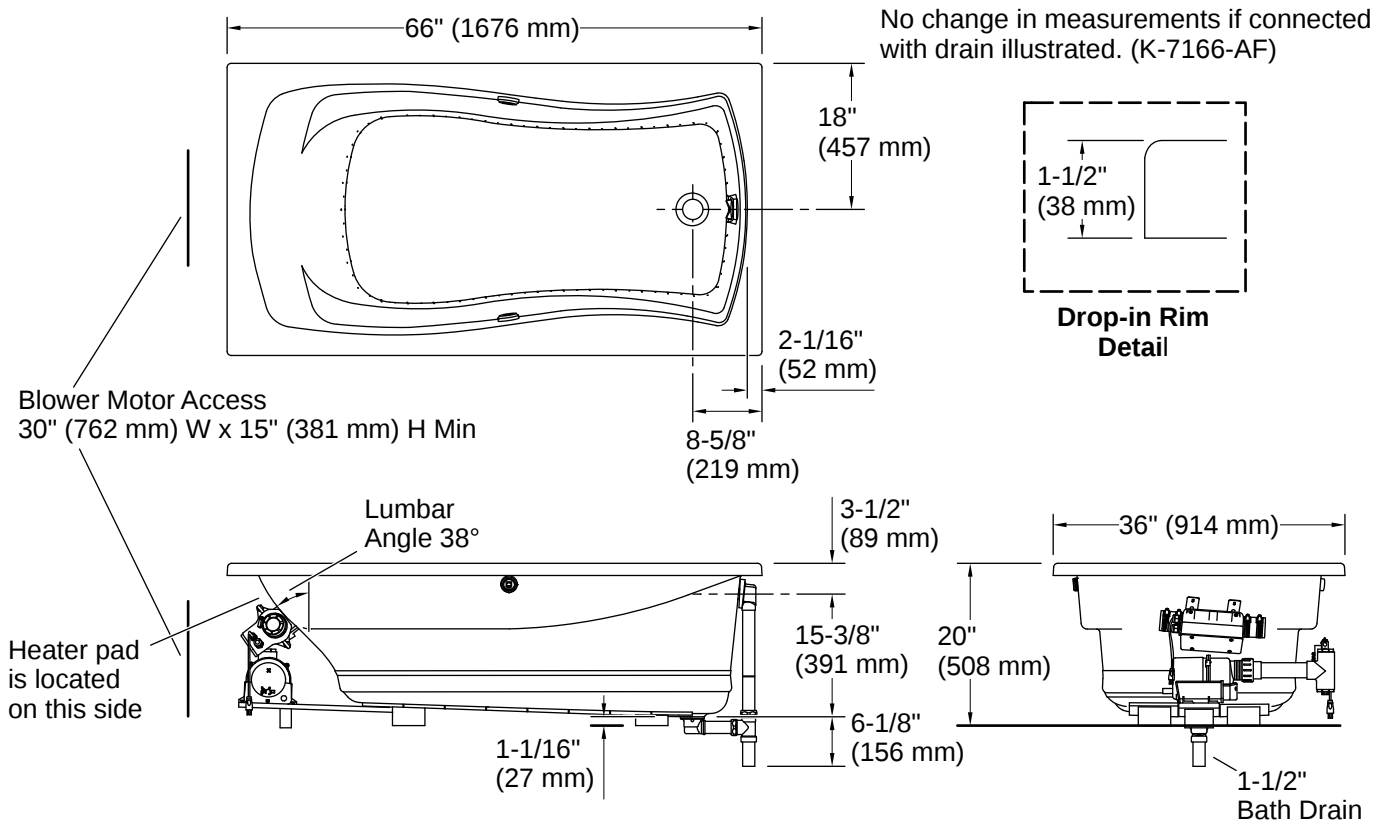

Installation

- Reversible drain

Installation Notes

Install this product according to the installation instructions.

Measure your actual product for rough-in details.

The hot water supply should be 70% of the capacity of the bath or greater. Installations will vary.

Remote blower installation kit K-1446 is available for relocating the blower. Provide access for servicing the blower.

Do not relocate or alter the PVC tee or coiled flexible tubing connected to the blower. Follow the blower relocation instructions exactly.