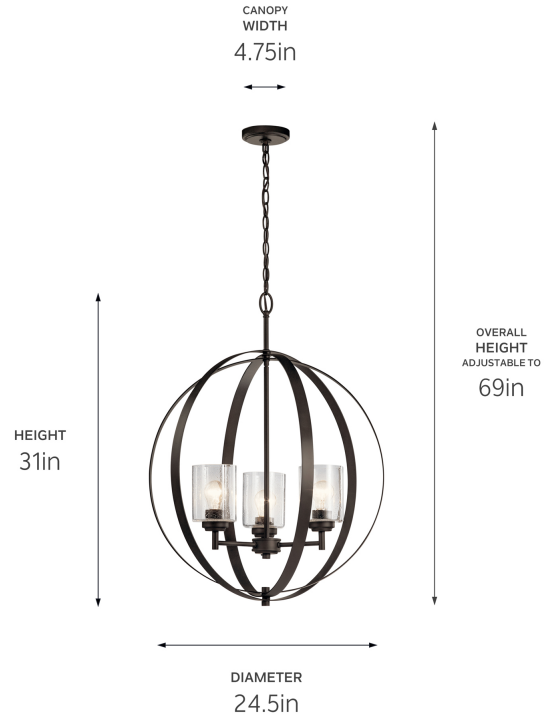

SPECIFICATIONS

Certifications/Qualifications

Prop65	No
DarkSky Approved	No
Location Rating	Dry
	kichler.com/warranty

Dimensions

Height	31"
Overall Height	69"
Weight	14.6 LBS
Canopy Width	4.75"
Canopy Depth	1"
Chain/Stem Length	36"

Electrical

Input Voltage	120 V

Light Source

Light Source	Bulb
Lamp Included	Not Included
# Of Bulbs/LED Modules	3
Max Or Nominal Watt	75 W
Lamp Type	A19
Socket Type	E26 (Medium)
Dimmable	Yes
Dimmable Notes	Dimmable when used with dimmer switch (sold separately); when using LED bulbs, see bulb manufacturer dimming specifications.

Mounting/Installation

Interior/Exterior	Interior Product
Modular	No
Lead Wire Length	96

FIXTURE ATTRIBUTES

Housing/Glass

Primary Material	Steel
Shade Included	No

Product/Ordering Information

SKU	44034OZ
Finish	Olde Bronze
UPC	783927565745

Finishes

- Black
- Brushed Nickel
- Natural Brass
- Olde Bronze

ALSO IN THIS FAMILY