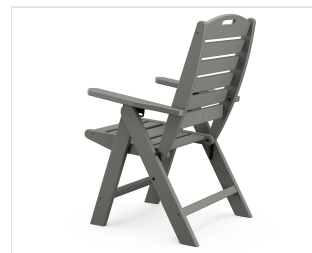

POLYWOOD®

Sustainable Outdoor Furniture

CLIMATETUFF™
MATERIALS

COLORSTAY™
TECHNOLOGY

MADE IN
THE USA

CONSCIOUSLY
CRAFTED

Nautical Folding Highback Chair

BRAND | POLYWOOD®

COLLECTION | Nautical

SKU | NCH38

SPECIFICATIONS

Weight	28.0 lbs
Width	25.5"
Height	38.5"
Depth	25.75"
Arm Height	25.5"
Seat Width	17.5"
Seat Depth	15.75"
Seat Height	17.0"

AVAILABLE LUMBER COLORS