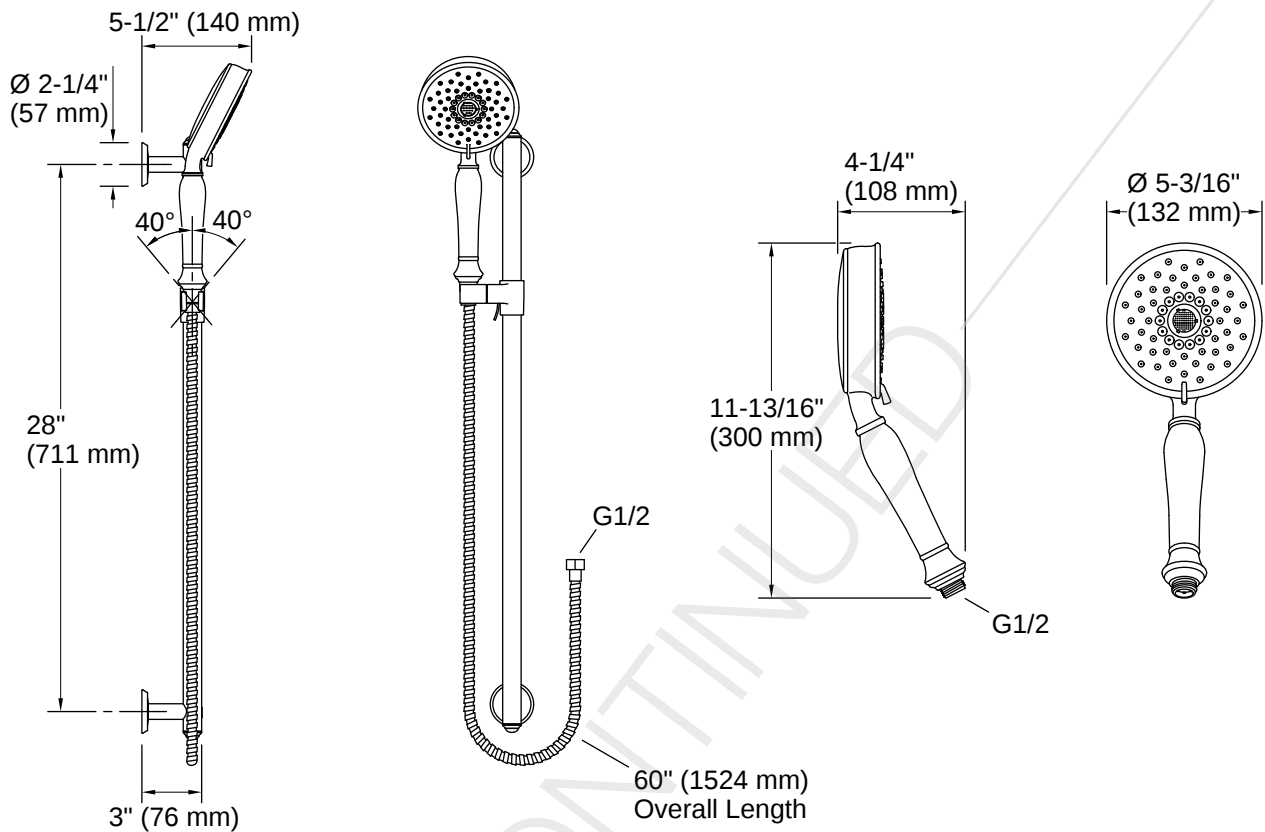

Installation Notes

Install this product according to the installation instructions.

IMPORTANT! The slide bar must be mounted to stud framing supports at both the top and bottom mounting locations. Plastic wall anchors will not support the slide bar. Do not use or depend on plastic wall anchors to attach the slide bar.

Plumbing codes may require that an atmospheric vacuum breaker be installed in-line to handshowers. Consult with local codes.

ADA compliant when installed to the specific requirements of these regulations.