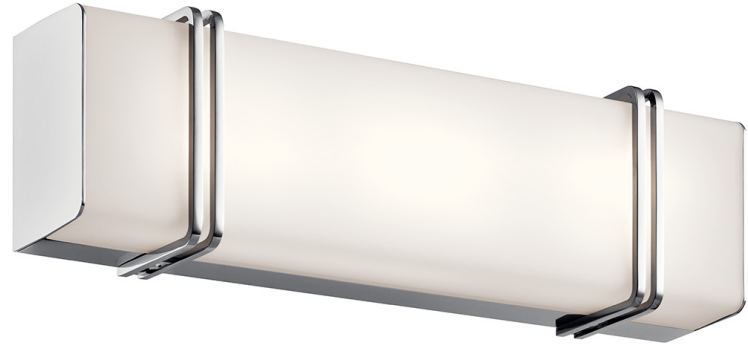

SPECIFICATIONS

Certifications/Qualifications

ADA Compliant	Yes
Prop65	No
DarkSky Approved	No
Location Rating	Damp
	kichler.com/warranty

Dimensions

Height	5.5"
Width	18.25"
Height From Center Of Wall Opening (Spec Sheet)	2.75"
Depth	3.5"
Weight	5.59 LBS
Canopy Height	4.75"
Canopy Width	17.5"
Canopy Depth	1.4"

Photometrics

Color Temperature Range	3000K
Color Rendering Index (CRI)	90
Delivered Lumens	900 L
Delivered Efficacy (Lumens/Watt)	45
Rated Life	40000 hours

Mounting/Installation

Interior/Exterior	Interior Product
Mounting Style	WALL MOUNT
Mounting Weight	5.59 LBS
Modular	Yes
Lead Wire Length	6

FIXTURE ATTRIBUTES

Housing/Glass

Primary Material	Glass
------------------	-------

Product/Ordering Information

SKU	45801CHLED
Finish	Chrome
UPC	783927453233

Finishes

● Chrome

ALSO IN THIS FAMILY