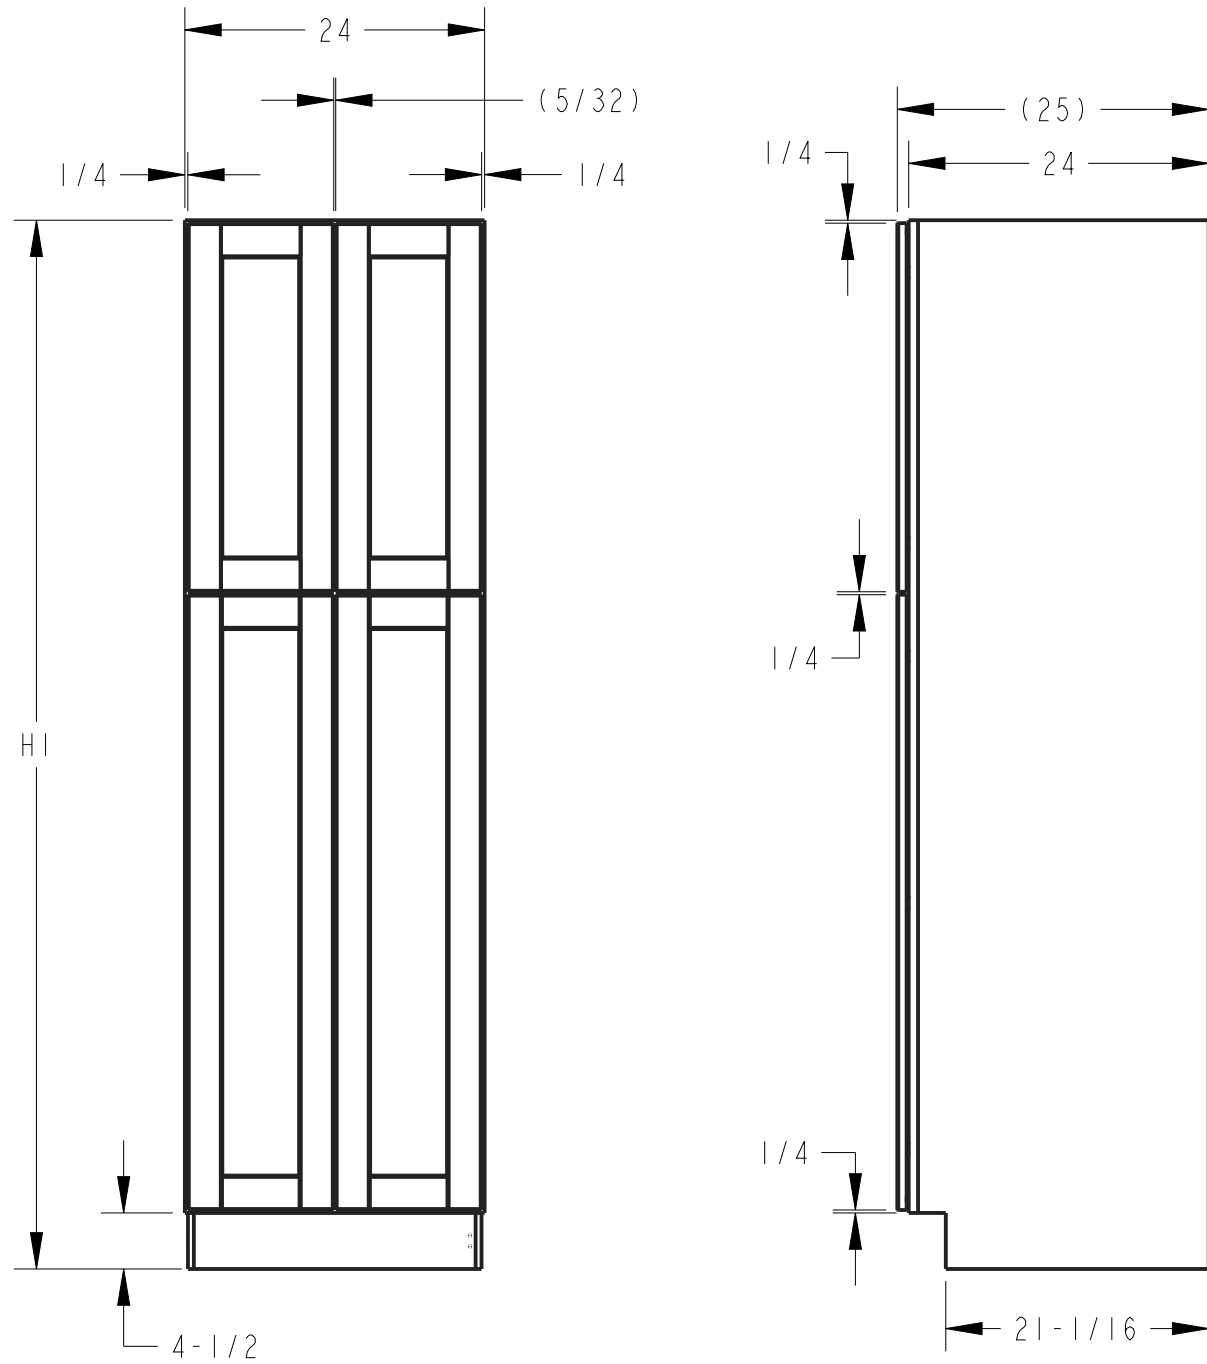

NOTES:

 OPEN DOOR VIEW INCLUDES HINGE SPACE OFFSET.

PRODUCT	HI	DOOR 1 SIZE	DOOR 2 SIZE
		ROUNDED TO THE NEAREST 1/32	
UP2484	84"	11 11/16" X 29 17/32"	11 11/16" X 49 9/32"
UP2490	90"	11 11/16" X 35 17/32"	11 11/16" X 49 9/32"
UP2496	96"	11 11/16" X 41 17/32"	11 11/16" X 49 9/32"

THIRD ANGLE PROJECTION

MATERIAL	FINISH
N/A	N/A

DESCRIPTION
UP2484, UP2490, UP2496, FULLL OVERLAY

DRAWN BY ANDY BROWN	DATE 30MAR2020
DESIGNED BY NORTHPOINT	DATE

DRAWING NUMBER UP2484-UP2490-UP2496_FULL	REV A
---	-----------------

APPROVED BY GREG DAVIS	DATE 22APR2020
---------------------------	-------------------

SIZE A3	SCALE 0.071	SHEET 1 / 1
------------	----------------	----------------

PRODUCT SHOWN UP2496

DOCUMENT STATUS **Released**