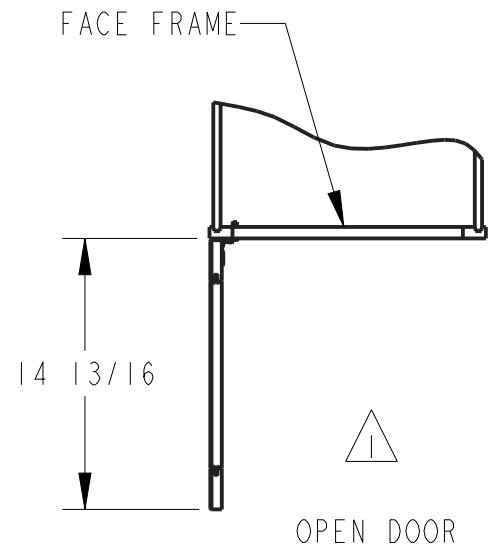

NOTES:

 OPEN DOOR VIEW INCLUDES HINGE SPACE OFFSET.

PRODUCT	HI	DOOR 1 SIZE	DOOR 2 SIZE
		ROUNDED TO THE NEAREST 1/32	
UP2484	84"	11 11/16" X 29 17/32"	11 11/16" X 49 9/32"
UP2490	90"	11 11/16" X 35 17/32"	11 11/16" X 49 9/32"
UP2496	96"	11 11/16" X 41 17/32"	11 11/16" X 49 9/32"

THIRD ANGLE PROJECTION

MATERIAL	FINISH
N/A	N/A

DESCRIPTION
UP2484, UP2490, UP2496, FULLL OVERLAY

DRAWN BY ANDY BROWN	DATE 30MAR2020
DESIGNED BY NORTHPOINT	DATE

DRAWING NUMBER UP2484-UP2490-UP2496_FULL	REV A
---	-----------------