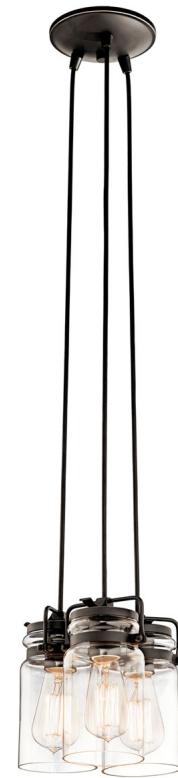

**SPECIFICATIONS**

**Certifications/Qualifications**

Prop65	No
DarkSky Approved	No
Location Rating	Dry <a href="http://kichler.com/warranty">kichler.com/warranty</a>

**Dimensions**

Height	7.75"
Overall Height	106"
Weight	5.72 LBS
Canopy Width	5.75"
Canopy Depth	1.3"

**Electrical**

Input Voltage	120 V
---------------	-------

**Light Source**

Light Source	Bulb
Lamp Included	Not Included
# Of Bulbs/LED Modules	3
Max Or Nominal Watt	100 W
Lamp Type	A19
Socket Type	E26 (Medium)
Dimmable	Yes
Dimmable Notes	Dimmable when used with dimmer switch (sold separately); when using LED bulbs, see bulb manufacturer dimming specifications.

**Mounting/Installation**

Interior/Exterior	Interior Product
Mounting Style	CORD
Mounting Weight	3.54 LBS
Modular	No
Lead Wire Length	6

**FIXTURE ATTRIBUTES**

**Housing/Glass**

Primary Material	Steel
Shade Included	No

**Product/Ordering Information**

SKU	42869OZ
Finish	Olde Bronze
UPC	783927440790

**Finishes**

- Brushed Nickel
- Olde Bronze

**ALSO IN THIS FAMILY**

42877NI

42877OZ

42878NI