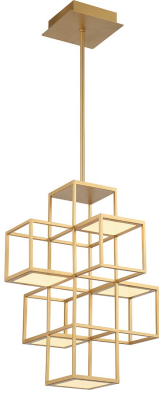

EUROfase

Ferro, Chandelier , 5-Light, 21", Matte Gold

Item No.
38260-018

JOB NAME:

DATE:

TYPE:

COMMENTS:

LIGHT INFORMATION

Light Type Integrated LED

Bulb Socket N/A

Bulb Shape N/A

Bulb Included Yes

CRI 90

Delivered Lumens 960

Colour Temperature (Kelvin) 3000K

Average Hours LED (L70) 20000

DIMENSIONS & WEIGHT

Product Width (In) 15.5

Product Height (In) 21

Product Ext (In)

Product Diameter (In)

Product Weight (Lbs) 12.78

Product Length (In) 15.5

INSTALLATION

Mounting Type J-Box

Mounting Location Rating Dry

PRODUCT FINISH

Finish: Matte Gold

SHADE FINISH

Shade Finish: N/A

PRODUCT FEATURES

Feature 1: