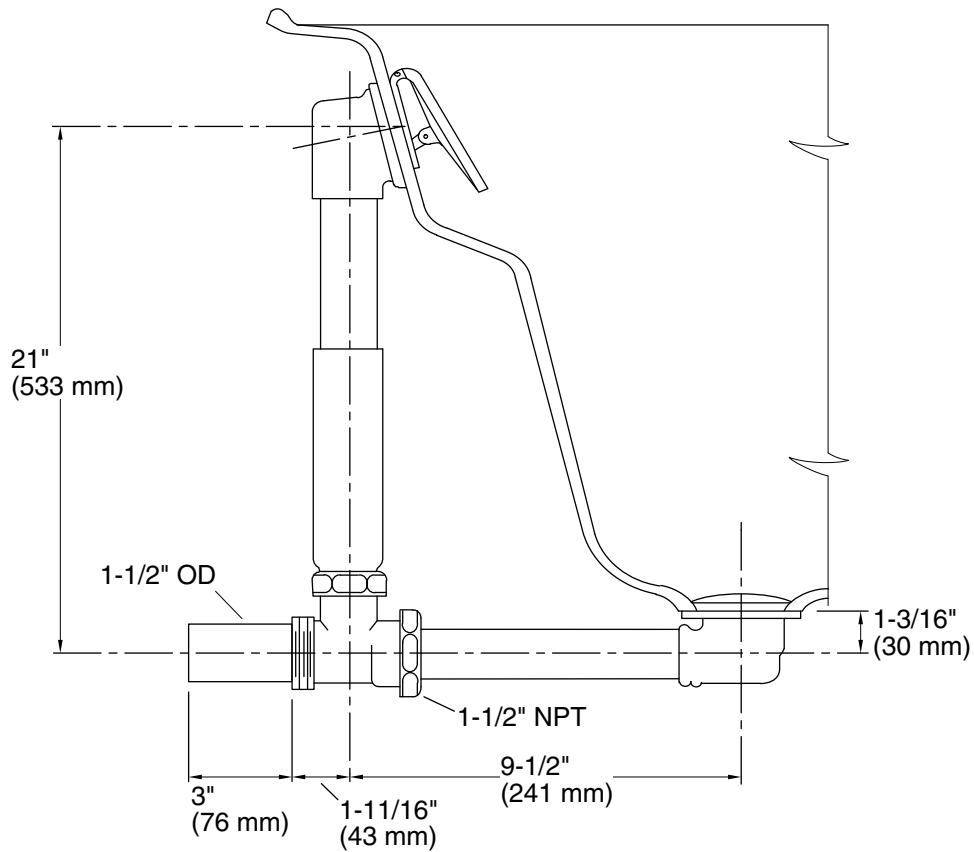

Tea-for-Two®

1-1/2" contoured pop-up drain
K-7148-AF

Features

- 17-gauge brass construction
- Brass tailpiece
- 1-1/2" (38 mm) NPT connection
- Supports both above- and through-the-floor installations
- For use with most Tea-for-Two® 66" x 36" whirlpools with spa/massage enhanced package

Technical Information

All product dimensions are nominal.

Material: Brass

Notes

Install this product according to the installation instructions.

ADA compliant when installed to the specific requirements of these regulations.