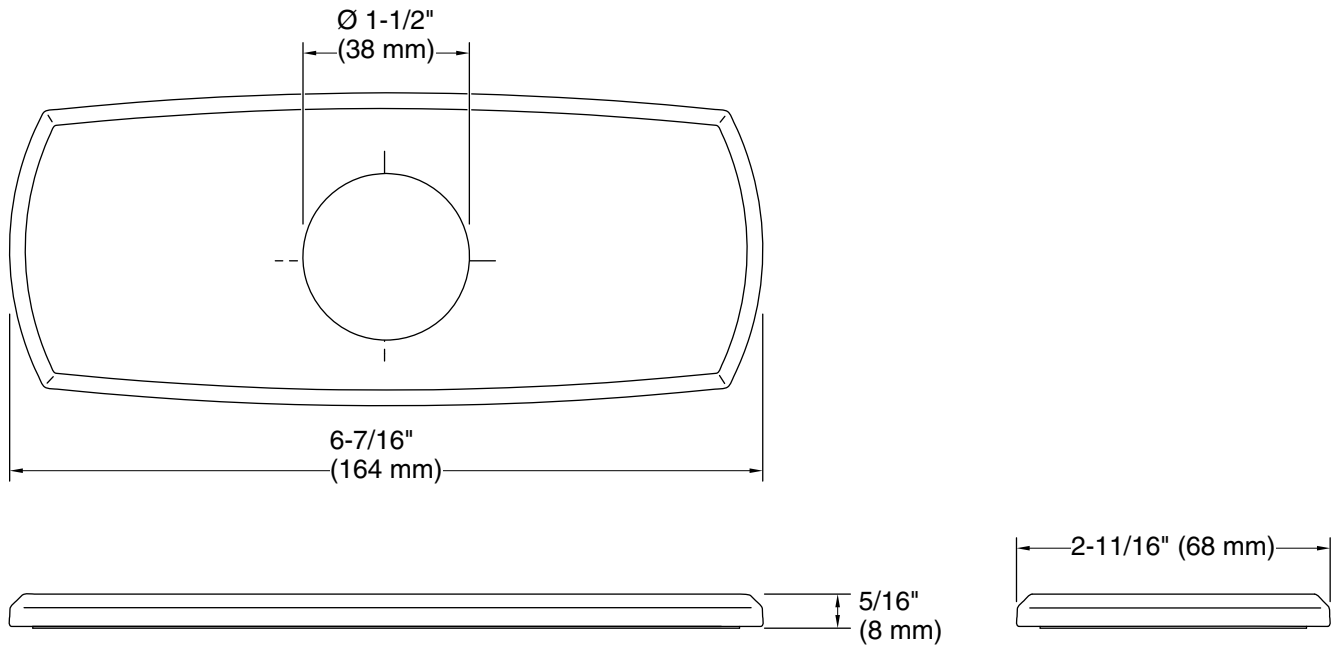

Features

- Conceals extra faucet holes on sink deck
- Part of the Occasion bathroom faucet and accessory collection

Material

- Brass
- KOHLER finishes resist corrosion and tarnishing

Codes/Standards

None Applicable

Technical Information

All product dimensions are nominal.

Material: Zinc

Notes

Install this product according to the installation instructions.