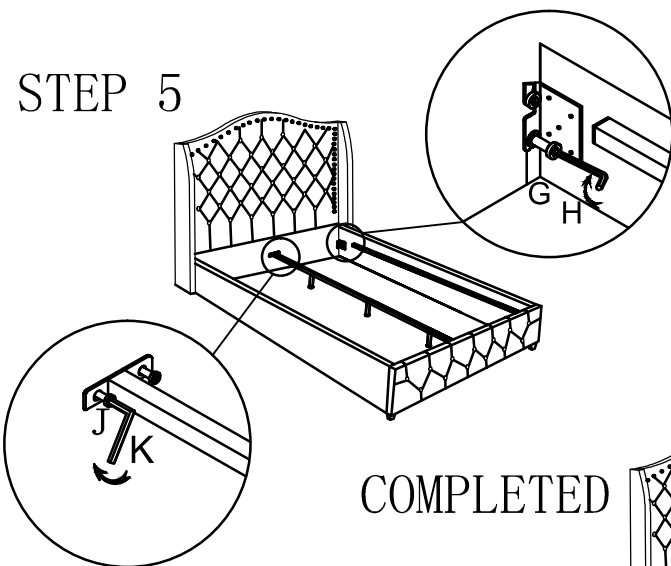

L: Rail
2PCS

M: Footboard
1PC

N: Slat
3PCS

O: Center Support
Rail 1PC

P: Wrench 1/4*35mm
1PC

Q: Nut 1/4
6PCS

R: Bolt 1/4*15mm
3PCS

S: Support Leg
3PCS

T: Bolt 1/4*48mm
6PCS

ASSEMBLY INSTRUCTION FOR REGULAR BED SET.

NOTE: PLEASE DO NOT TIGHTEN ALL BOLTS UNTIL THE BED IS ASSEMBLED COMPLETELY.

STEP 1

STEP 2

STEP 3

STEP 4

STEP 5

STEP 6

COMPLETED

ASSEMBLY INSTRUCTION

HOME ELEGANCE 1882FN-1 FULL HEADBOARD

HEADBOARD LIST: (NOTE:HARDWARE PACK INSIDE THE CARTON OF 1882FN-1)

A: Headboard
1PC

B: Leg
2PCS

C:LSF Wing
1PC