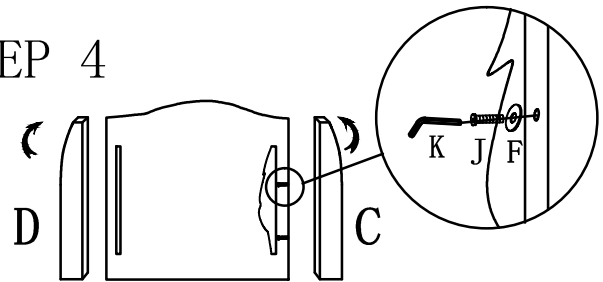

L: Rail
2PCS

M: Footboard
1PC

N: Slat
3PCS

O: Center Support
Rail 1PC

P: Wrench 1/4*35mm
1PC

Q: Nut 1/4
6PCS

R: Bolt 1/4*15mm
3PCS

S: Support Leg
3PCS

T: Bolt 1/4*48mm
6PCS

ASSEMBLY INSTRUCTION FOR REGULAR BED SET.

NOTE: PLEASE DO NOT TIGHTEN ALL BOLTS UNTIL THE BED IS ASSEMBLED COMPLETELY.

STEP 1

STEP 2

STEP 3

STEP 4

STEP 5