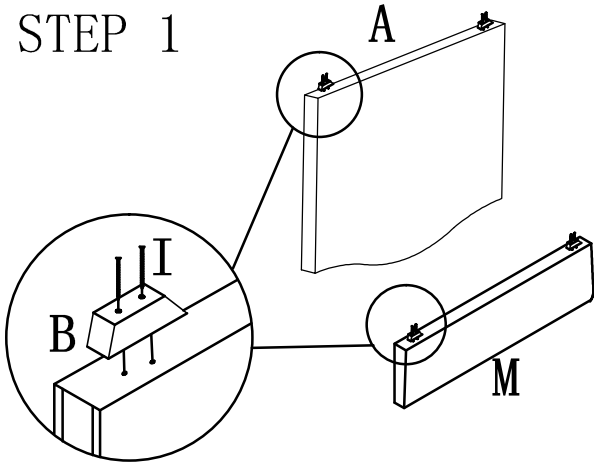

K: Allen Key 4mm
1PC

FOOTBOARD AND RAILS LIST:(NOTE:HARDWARE PACK INSIDE THE CARTON OF 1882FN-3)

B: Leg
2PCS

E: Spring Washer
4PCS

F: Flat Washer
4PCS

G: Bolt M8*30mm
4PCS

I: Screw 4.0*60mm
4PCS

J: Bolt M6*35mm
4PCS

L: Rail
2PCS

M: Footboard
1PC

N: Slat
3PCS

O: Center Support
Rail 1PC

P: Wrench 1/4*35mm
1PC

Q: Nut 1/4
6PCS

R: Bolt 1/4*15mm
3PCS

S: Support Leg
3PCS

T: Bolt 1/4*48mm
6PCS

ASSEMBLY INSTRUCTION FOR REGULAR BED SET.

NOTE: PLEASE DO NOT TIGHTEN ALL BOLTS UNTIL THE BED IS ASSEMBLED COMPLETELY.

STEP 1

STEP 2

STEP 3

STEP 4

STEP 5