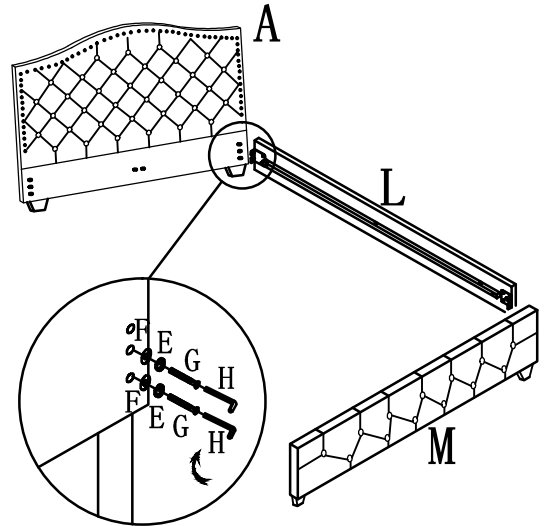

K: Allen Key 4mm
1PC

FOOTBOARD AND RAILS LIST:(NOTE:HARDWARE PACK INSIDE THE CARTON OF 1882FN-3)

B: Leg
2PCS

E: Spring Washer
4PCS

F: Flat Washer
4PCS

G: Bolt M8*30mm
4PCS

I: Screw 4.0*60mm
4PCS

J: Bolt M6*35mm
4PCS

L: Rail
2PCS

M: Footboard
1PC

N: Slat
3PCS

O: Center Support
Rail 1PC

P: Wrench 1/4*35mm
1PC

Q: Nut 1/4
6PCS

R: Bolt 1/4*15mm
3PCS

S: Support Leg
3PCS

T: Bolt 1/4*48mm
6PCS

ASSEMBLY INSTRUCTION FOR REGULAR BED SET.

NOTE: PLEASE DO NOT TIGHTEN ALL BOLTS UNTIL THE BED IS ASSEMBLED COMPLETELY.

STEP 1

STEP 2

STEP 3

STEP 4

STEP 5

STEP 6

COMPLETED

ASSEMBLY INSTRUCTION

HOME ELEGANCE 1882FN-1 FULL HEADBOARD

HEADBOARD LIST: (NOTE:HARDWARE PACK INSIDE THE CARTON OF 1882FN-1)

A: Headboard
1PC

B: Leg
2PCS

C:LSF Wing
1PC