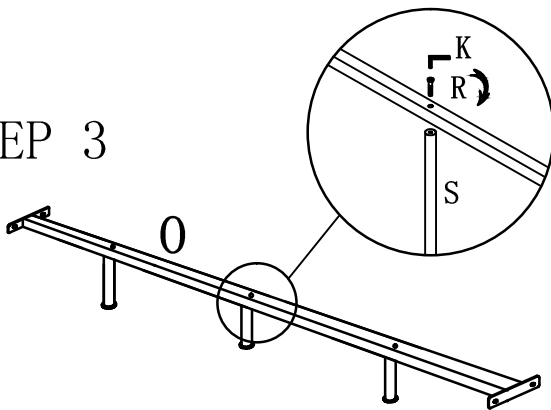

L: Rail
2PCS

M: Footboard
1PC

N: Slat
3PCS

O: Center Support
Rail 1PC

P: Wrench 1/4*35mm
1PC

Q: Nut 1/4
6PCS

R: Bolt 1/4*15mm
3PCS

S: Support Leg
3PCS

T: Bolt 1/4*48mm
6PCS

ASSEMBLY INSTRUCTION FOR REGULAR BED SET.

NOTE: PLEASE DO NOT TIGHTEN ALL BOLTS UNTIL THE BED IS ASSEMBLED COMPLETELY.

STEP 1

STEP 2

STEP 3

STEP 4

STEP 5