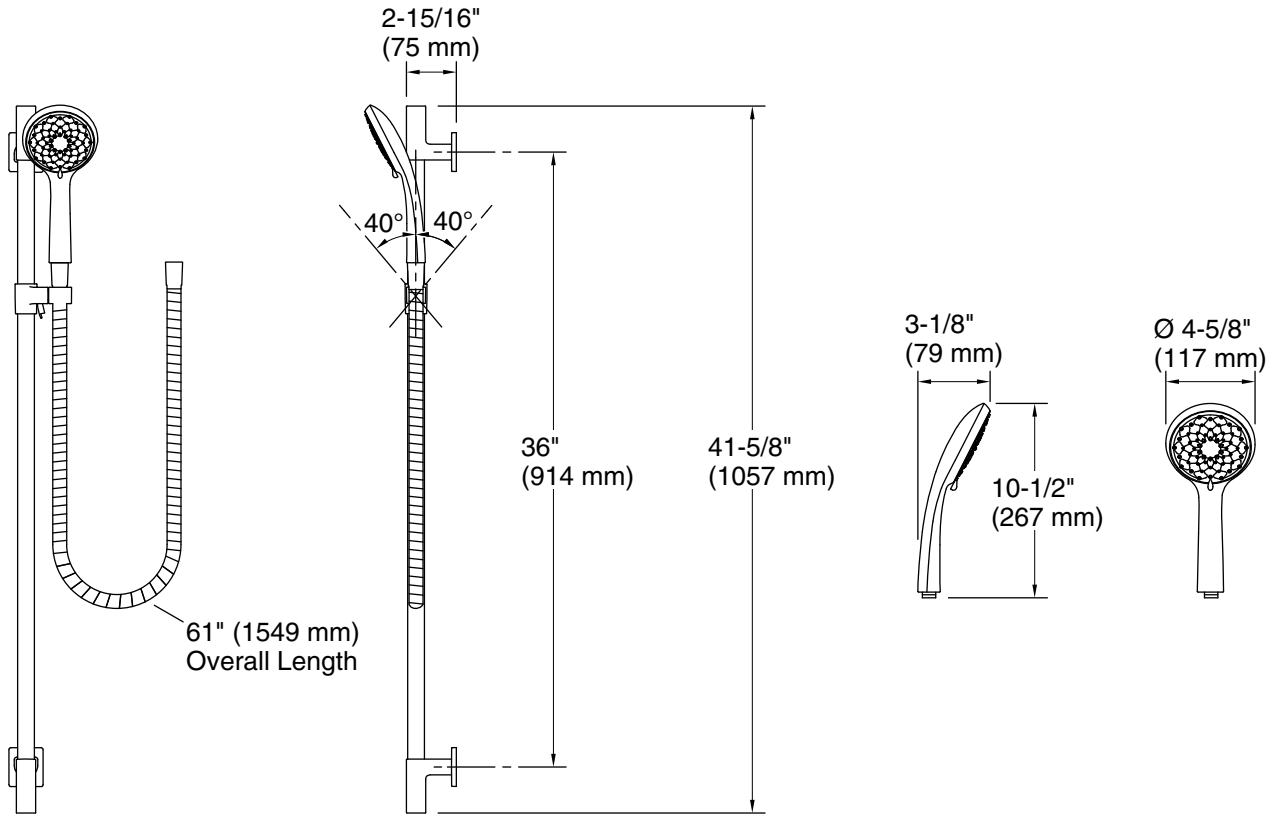

### Features

- Handshower features transitional design, inspired by nature
- Three spray functions and ADA-compliant nonpositive shutoff
- Thumb tab allows for a smooth transition between sprays
- MasterClean™ sprayface features an easy-to-clean surface that withstands mineral buildup and maximizes spray performance
- Slidebar features adjustable mounting brackets for installation flexibility
- Includes 60" metal hose
- This product can help a building earn Water Efficiency points in LEED® Green Building Rating System

### Optional Products/Accessories

- K-98350 wall-mount supply elbow
- K-98351 wall-mount supply elbow with check valve

**Technical Information**

All product dimensions are nominal.

**Spout:**

Handshower rated max flow: 1.75 gal/min (6.6 l/min)

**Notes**

Install this product according to the installation instructions.

Plumbing codes require approved backflow prevention devices to be installed in-line to handshowers. Please consult with local plumbing officials.