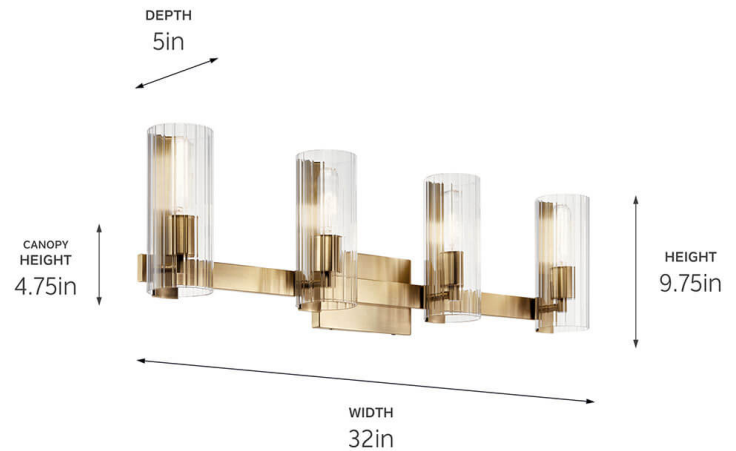

SPECIFICATIONS

Certifications/Qualifications

ADA Compliant	No
Prop65	Yes
Location Rating	Damp
	kichler.com/warranty

Dimensions

Height	9.75"
Width	32"
Height From Center Of Wall Opening (Spec Sheet)	7.5"
Depth	5"
Weight	6 LBS
Canopy Height	4.75"
Canopy Width	7"
Canopy Depth	1"

Electrical

Input Voltage	120 V

Light Source

Light Source	Bulb
Lamp Included	Not Included
# Of Bulbs/LED Modules	4
Max Or Nominal Watt	60 W
Lamp Type	A, T10
Socket Type	E26 (Medium)
Dimmable	Yes

Mounting/Installation

Interior/Exterior	Interior Product
Mounting Weight	4 LBS
Install Glass Up Or Down	Both
Lead Wire Length	6
Wire Connectors	Wire Nuts

FIXTURE ATTRIBUTES

Housing/Glass

Primary Material	Steel
Shade Included	No
Shade Dimensions	3.75 DIA

Product/Ordering Information

Sku	55169CPZ
Finish	Champagne Bronze™
UPC	783927044585

Finishes

- Black
- Brushed Nickel
- Champagne Bronze™
- Polished Nickel

ALSO IN THIS FAMILY