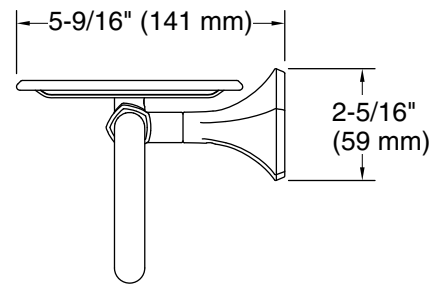

Features

- Open-ended holder makes changing toilet paper quick and simple
- Storage tray is convenient for holding personal items
- Part of the Occasion bathroom faucet and accessory collection

Material

Technical Information

All product dimensions are nominal.

Material: Zinc