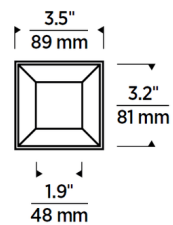

By Visual Comfort Architectural

Description

The Entra 3 Inch Square Bevel Trim with No Lens is compatible with Entra 3 inch square new construction or remodel housings. Entra is a high-performance, reliable recessed lighting solution, delivering architectural-grade aesthetics and quality while meeting budget-sensitive residential and commercial specifications. This trim features die-cast aluminum construction with no seams, and does not warp or sag. The White finish is field-paintable for matching your ceiling. Note: A complete fixture requires this trim and a housing, sold separately. The light module is included with the housing.

Shown in white

Flanged

Flangeless

Specifications

REFLECTOR/BAFFLE COLOR	N/A
BODY FINISH	White
WATTAGE	N/A
DIMMER	N/A
DIMENSIONS	3.5"W x 1"H x 3.5"D
BULB	N/A

Technical Information

APERTURE SIZE	3.200"
APERTURE SHAPE	Square
CEILING TYPE	Drywall Trimless/Flush
FUNCTION	Adjustable Accent