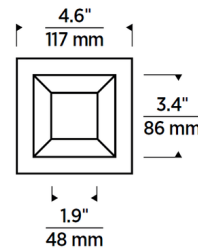

By Visual Comfort Architectural

Description

The Entra 3 Inch Square Bevel Trim with No Lens is compatible with Entra 3 inch square new construction or remodel housings. Entra is a high-performance, reliable recessed lighting solution, delivering architectural-grade aesthetics and quality while meeting budget-sensitive residential and commercial specifications. This trim features die-cast aluminum construction with no seams, and does not warp or sag. The White finish is field-paintable for matching your ceiling. Note: A complete fixture requires this trim and a housing, sold separately. The light module is included with the housing.

Shown in white

Flanged

Flangeless

Specifications

REFLECTOR/BAFFLE COLOR	N/A
BODY FINISH	White
WATTAGE	N/A
DIMMER	N/A
DIMENSIONS	3.5"W x 1"H x 3.5"D
BULB	N/A

Technical Information

APERTURE SIZE	3.200"
APERTURE SHAPE	Square
CEILING TYPE	Drywall Trimless/Flush
FUNCTION	Adjustable Accent