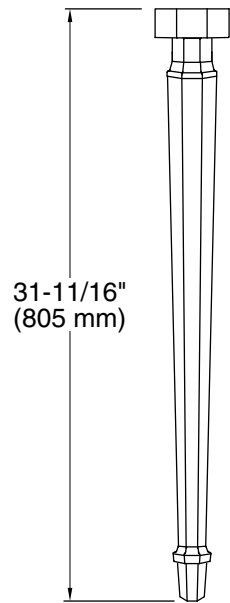

## Recommended Products/Accessories

K-9018 P-Trap

K-454-4S Widespread Bathroom Sink Faucet

K-454-4V Widespread bathroom sink faucet, 1.2 gpm

### Technical Information

All product dimensions are nominal.

Material: Brass