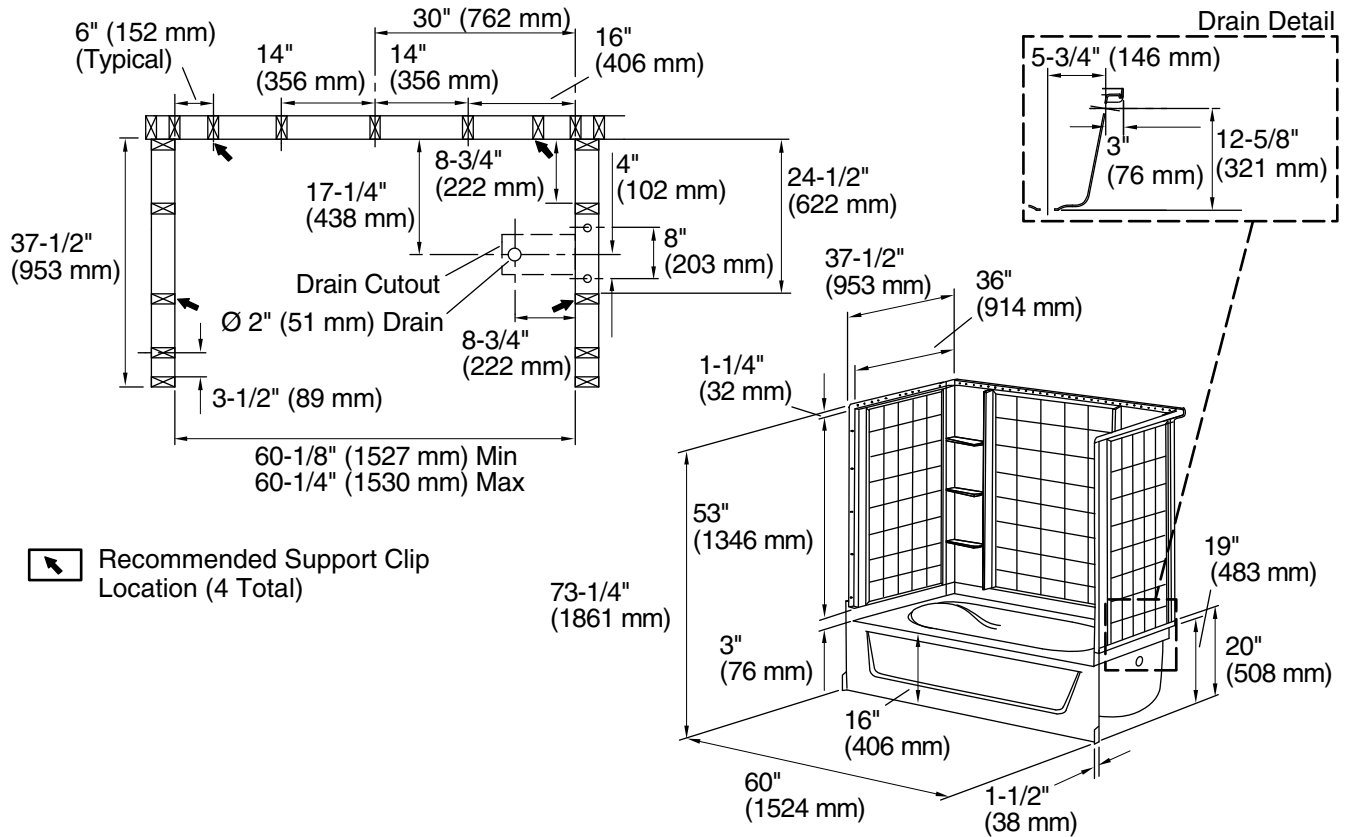

Ensemble™ Tile

60" x 36" Vikrell® bath/shower, right drain
71100120

Features

- 16" apron
- Tongue-and-groove walls with snap-together modular design
- Tile look
- Corner shelves; built-in armrests and contoured back

Material

- Made from solid Vikrell® material for strength, durability, and lasting beauty

Installation

- Alcove
- Right drain
- Some caulk required for proper installation

Included Components

- 71104100 60" x 36" Vikrell® bath/shower wall set
- 71101120 60" x 36" Vikrell® bath, right drain

Available Colors/Finishes

Color tiles intended for reference only.

Color	Code	Description
-------	------	-------------

	0	White
---	---	-------

Technical Information

All product dimensions are nominal.

Drain location:	Right
Basin area, bottom:	40" x 21" (1016 mm x 533 mm)
Basin area, top:	52" x 29" (1321 mm x 737 mm)
Water depth:	11" (279 mm)
Water capacity:	40 gal (151.4 L)
Minimum flat for door:	3-1/4" (83 mm)
Maximum door height:	55-3/4" (1416 mm)
Maximum door width:	58-1/2" (1486 mm)

Notes

Install this product according to the installation instructions.
Studs should be positioned roughly as shown. Double studding is recommended for pivot shower door installations.