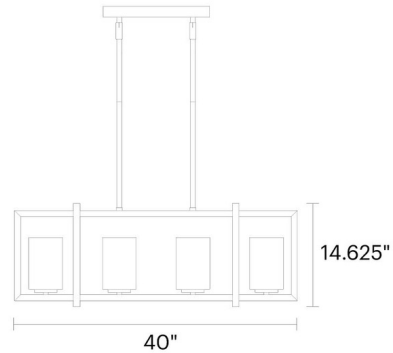

### Specifications

COLOR . . . . . Clear  
BODY FINISH . . . . . Midnight Black  
WATTAGE . . . . . 300W  
DIMMER . . . . . Standard 120V  
DIMENSIONS . . . . . 40"L x 12"W x 14.63"H  
BULB NOT INCLUDED 4 x Edison ST-Shape/Medium (E26)/75W/120V Incandescent  
OTHER BULB OPTIONS . . . . . 4 x Edison ST-Shape/Medium (E26)/120V LED  
COUNTRY OF ORIGIN . . . . . China

### Technical Information

PRODUCT DIMENSIONS . . . . . Downrods: Two 6" and Eight 12" Included

Shown in midnight black / clear

CLICK TO VIEW PRODUCT

Notes: