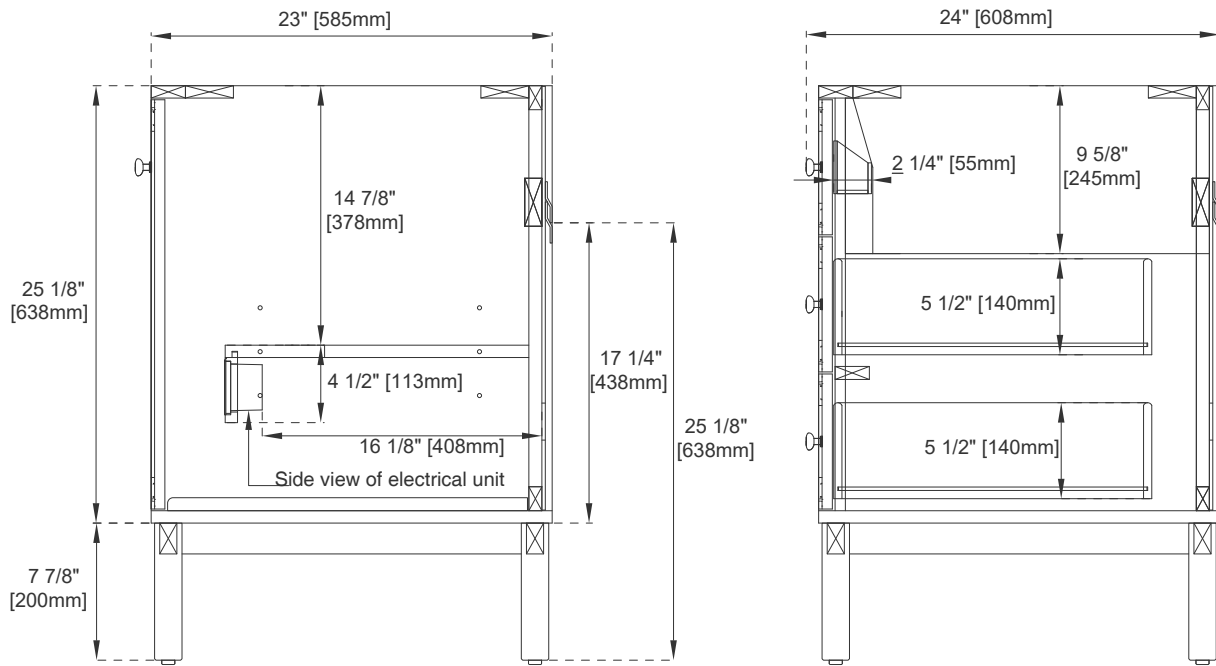

36" LAURENT VANITY

545-V36-LNO
545-V36-HNO

JAMES MARTIN VANITIES

Side View