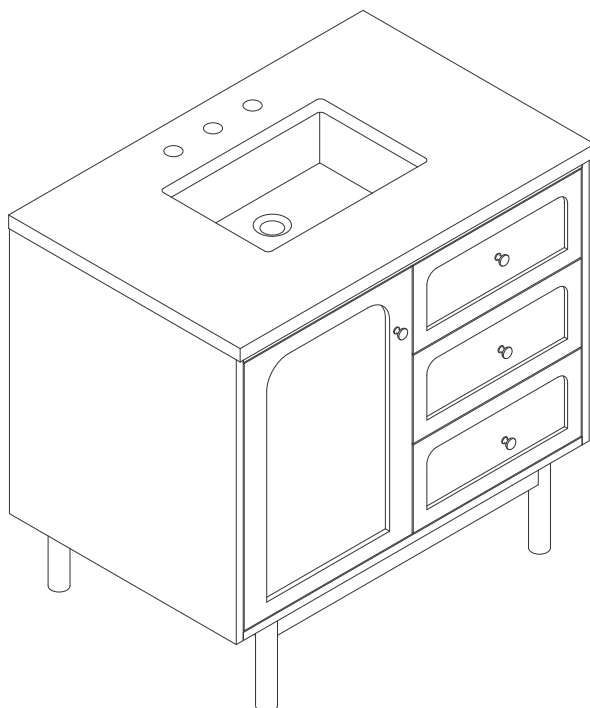

# 36" LAURENT VANITY

**JAMES MARTIN**  
VANITIES

545-V36-LNO  
545-V36-HNO

## Features and Materials

Solids: (LNO) Ash, (HNO)

Veneers: (LNO) Flat Cut Ash

Panels: Plywood

Overflow: Front Facing

Number of Doors: One

Number of Drawers: Two

Number of Tip Outs: One

USB/Power Component: YES (ETL5011080)

Assembly Type: Installation of Optional 3cm Top with Sink

Assembly Type: Remove Base to Wall Hang (hardware included)

Drawer Box Material and Construction: 12mm Plywood/English Dovetail

## Dimension

Width: 35-7/8"

Depth: 23"

Height: 33"

Rough-In Height: 21-1/2"