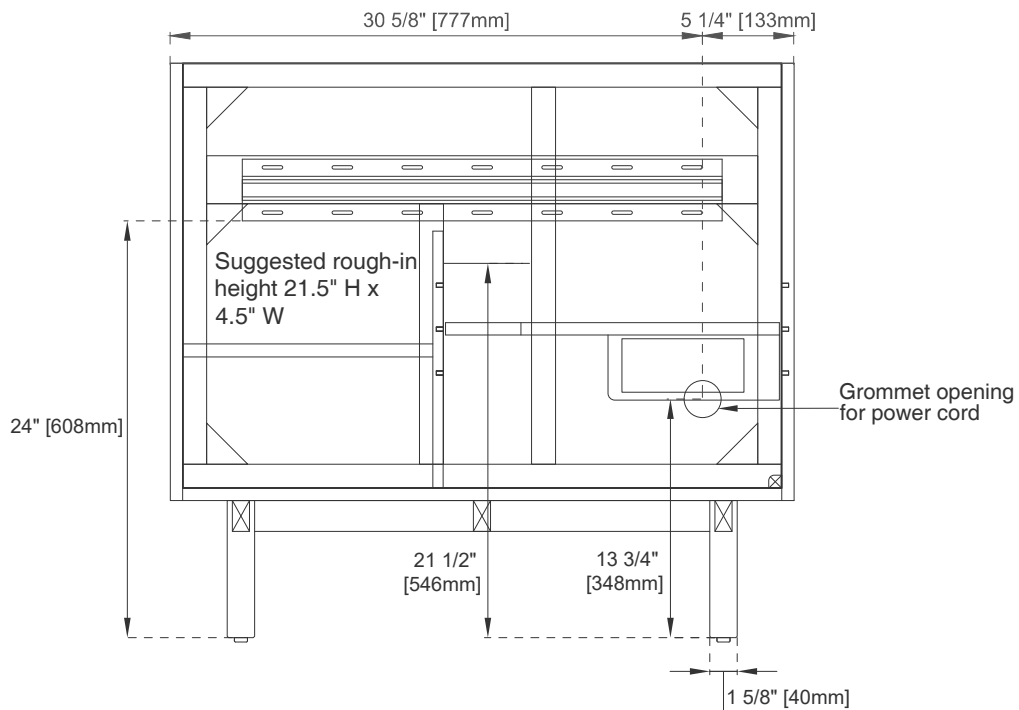

Back View

All dimensions are nominal
Diagrams are of cabinet only—James Martin Optional Countertops and sinks are not shown

Visit website for warranty and installation information
www.jamesmartinvanities.com