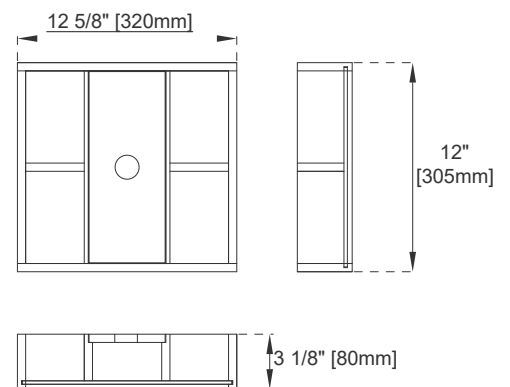

## Dimension

Width: 35-7/8"

Depth: 23"

Height: 33"

Rough-In Height: 21-1/2"

# JAMES MARTIN VANITIES

Top View

Ø5/8" [Ø15mm]

7/8" [23mm]

Ø1" [Ø25mm] Ø5/8" [Ø15mm]

Knob

Front View

Bamboo Drawer Organizer

All dimensions are nominal  
Diagrams are of cabinet only—James Martin Optional Countertops and sinks are not shown

Visit website for warranty and installation information  
[www.jamesmartinvanities.com](http://www.jamesmartinvanities.com)