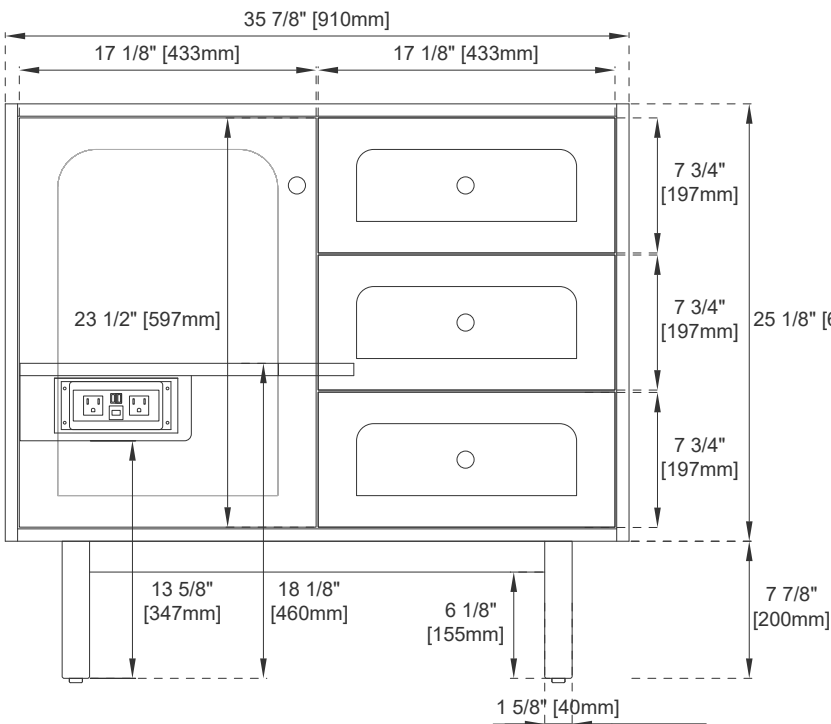

Fits Drain Hole Size: 1 3/4"

Full Extension, Soft Close Glides

European Soft Close Hinges

Aluminum Laminate Drawer Liners

Adjustable Levelers

## Dimension

Width: 35-7/8"

Depth: 23"

Height: 33"

Rough-In Height: 21-1/2"

# JAMES MARTIN VANITIES

Top View

Ø5/8" [Ø15mm]

7/8" [23mm]

Ø1" [Ø25mm] Ø5/8" [Ø15mm]

Knob

Front View

Bamboo Drawer Organizer

All dimensions are nominal  
Diagrams are of cabinet only—James Martin Optional Countertops and sinks are not shown

Visit website for warranty and installation information  
[www.jamesmartinvanities.com](http://www.jamesmartinvanities.com)