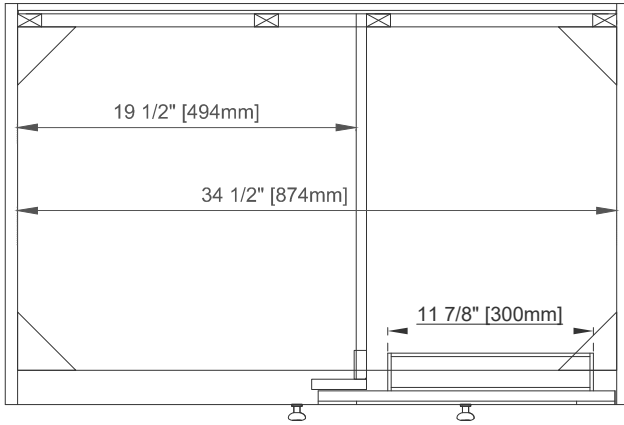

Fits Drain Hole Size: 1 3/4"

Full Extension, Soft Close Glides

European Soft Close Hinges

Aluminum Laminate Drawer Liners

Adjustable Levelers

## Dimension

Width: 35-7/8"

Depth: 23"

Height: 33"

Rough-In Height: 21-1/2"

# JAMES MARTIN VANITIES

Top View

Ø5/8" [Ø15mm]

7/8" [23mm]

Ø1" [Ø25mm] Ø5/8" [Ø15mm]

Knob

Front View

Bamboo Drawer Organizer