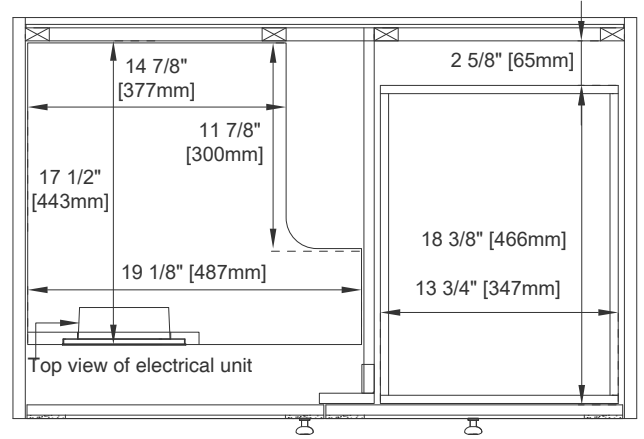

Fits Drain Hole Size: 1 3/4"

Full Extension, Soft Close Glides

European Soft Close Hinges

Aluminum Laminate Drawer Liners

Adjustable Levelers

## Dimension

Width: 35-7/8"

Depth: 23"

Height: 33"

Rough-In Height: 21-1/2"

# JAMES MARTIN VANITIES

Top View

Ø5/8" [Ø15mm]

7/8" [23mm]

Ø1" [Ø25mm] Ø5/8" [Ø15mm]

Knob

Front View

Bamboo Drawer Organizer