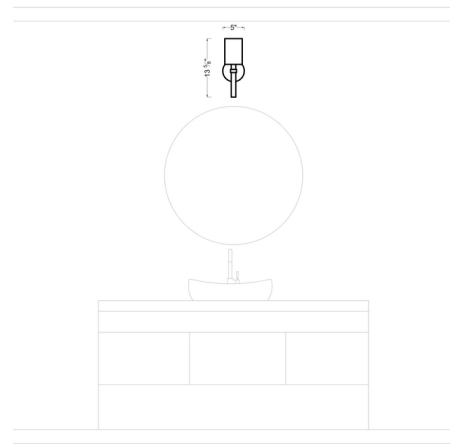

CLICK TO VIEW PRODUCT

Notes: