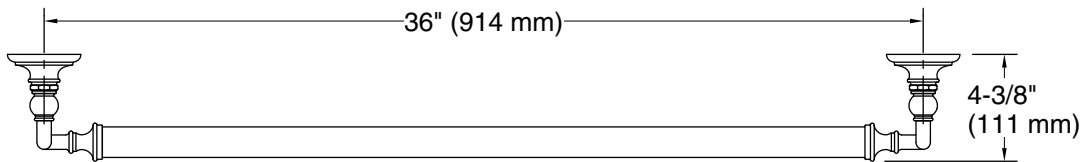

Features

- 36" (914 mm) bar
- Provides minimum 300 lb load capacity
- Coordinates with traditional-style KOHLER® faucets and showering components

Material

- Premium metal construction for durability and reliability
- KOHLER finishes resist corrosion and tarnishing

Technical Information

All product dimensions are nominal.

Material: Zinc, Stainless Steel

Notes

Measure your actual product for roughing-in details.

WARNING: Risk of personal injury. The wall plates on the grab bar must be mounted to a brace between the wall studs. This will ensure that the weight of the user is adequately supported.