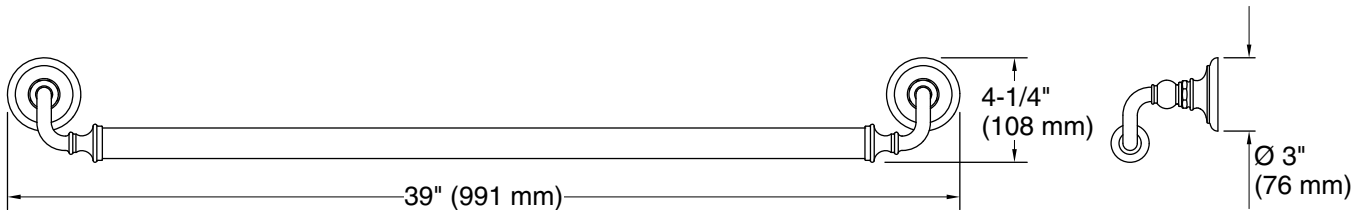

Features

- 36" (914 mm) bar
- Provides minimum 300 lb load capacity
- Coordinates with traditional-style KOHLER® faucets and showering components

Material

- Premium metal construction for durability and reliability
- KOHLER finishes resist corrosion and tarnishing

Technical Information

All product dimensions are nominal.

Material: Zinc, Stainless Steel

Notes

Measure your actual product for roughing-in details.

WARNING: Risk of personal injury. The wall plates on the grab bar must be mounted to a brace between the wall studs. This will ensure that the weight of the user is adequately supported.