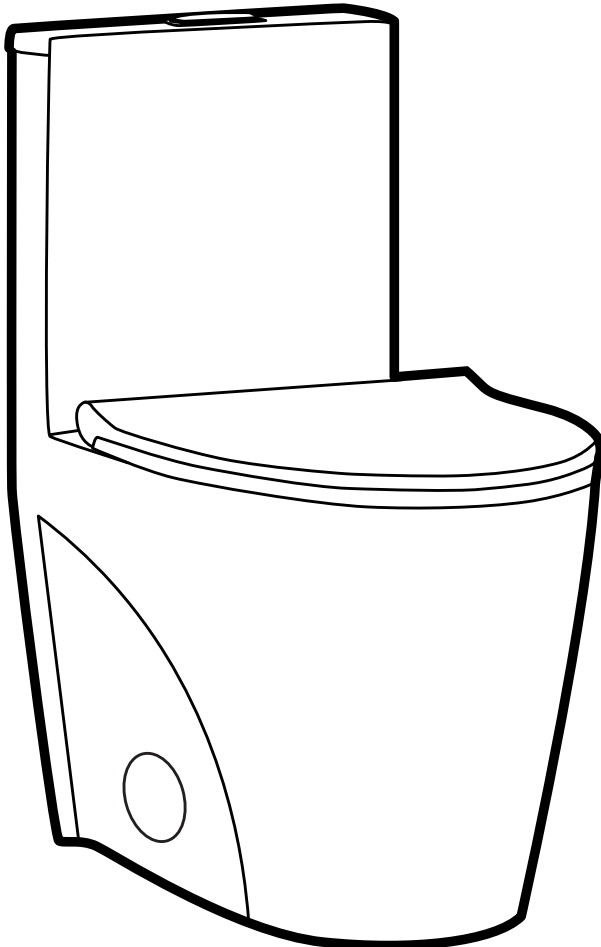

One-Piece Toilet

FEATURES:

- One-piece, seamless, easy-to-clean design
- Glazed ceramic, skirted trapway
- Elongated bowl
- 16" bowl height
- Dual, Vortex™ flush 1.1/1.6 GPF
- Quick-release, soft-close seat

INCLUDED PARTS:

- Toilet
- Installation Hardware

INSTALLATION:

Floor mount
Standard 12" rough-in

SPECIFICATIONS:

N.W: 108 lb.
D: 27" x W: 15.5" x H: 31.5"

COLORS & FINISHES:

	White
	Matte Black
	Matte White
	Bisque

Smart Seat Bidet

FEATURES:

- Sleek, elongated design
- Rear wash and bidet functions
- Adjustable water and seat temperature
- Anti-bacterial, self-cleaning nozzle
- Night light
- Range of static water pressure 0.10-0.75 Mpa

N.W: 7.3 lb.
D: 20" x W: 15" x H: 4"

COLORS & FINISHES:

 White