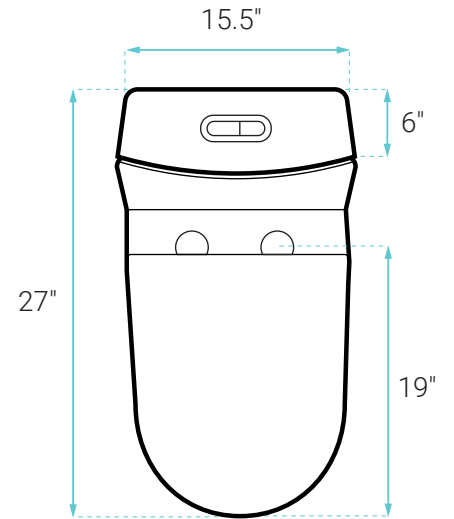

One-Piece Toilet

FEATURES:

- One-piece, seamless, easy-to-clean design
- Glazed ceramic, skirted trapway
- Elongated bowl
- 16" bowl height
- Dual, Vortex™ flush 1.1/1.6 GPF
- Quick-release, soft-close seat

INCLUDED PARTS:

- Toilet
- Installation Hardware

INSTALLATION:

Floor mount
Standard 12" rough-in

SPECIFICATIONS:

N.W: 108 lb.
D: 27" x W: 15.5" x H: 31.5"

COLORS & FINISHES:

	White
	Matte Black
	Matte White
	Bisque

Smart Seat Bidet

FEATURES:

- Sleek, elongated design
- Rear wash and bidet functions
- Adjustable water and seat temperature
- Anti-bacterial, self-cleaning nozzle
- Night light
- Range of static water pressure 0.10-0.75 Mpa

N.W: 7.3 lb.
D: 20" x W: 15" x H: 4"

COLORS & FINISHES:

 White