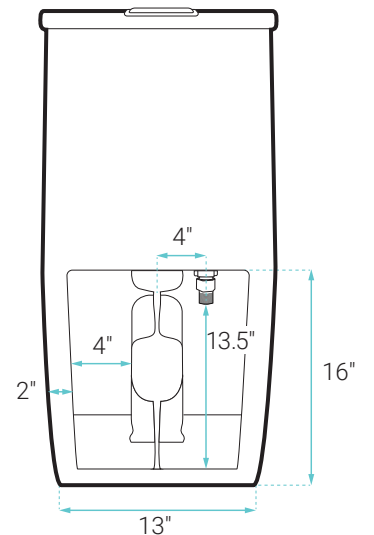

One-Piece Toilet

FEATURES:

- One-piece, seamless, easy-to-clean design
- Glazed ceramic, skirted trapway
- Elongated bowl
- 16" bowl height
- Dual, Vortex™ flush 1.1/1.6 GPF
- Quick-release, soft-close seat

INCLUDED PARTS:

- Toilet
- Installation Hardware

INSTALLATION:

Floor mount
Standard 12" rough-in

SPECIFICATIONS:

N.W: 108 lb.
D: 27" x W: 15.5" x H: 31.5"

COLORS & FINISHES:

	White
	Matte Black
	Matte White
	Bisque

N.W: 7.3 lb.
D: 20" x W: 15" x H: 4"

COLORS & FINISHES:

 White