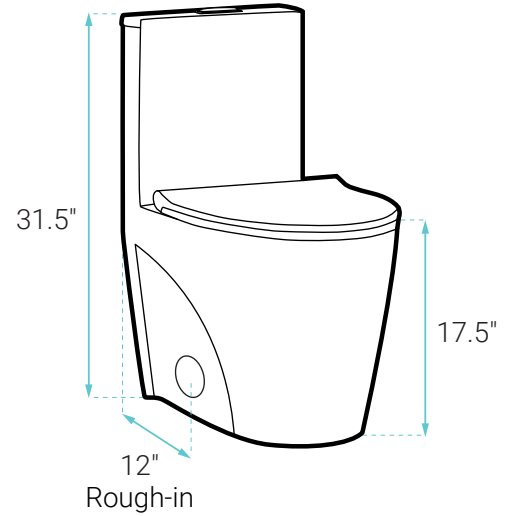

One-Piece Toilet

FEATURES:

- One-piece, seamless, easy-to-clean design
- Glazed ceramic, skirted trapway
- Elongated bowl
- 16" bowl height
- Dual, Vortex™ flush 1.1/1.6 GPF
- Quick-release, soft-close seat

INCLUDED PARTS:

- Toilet
- Installation Hardware

INSTALLATION:

Floor mount
Standard 12" rough-in

SPECIFICATIONS:

N.W: 108 lb.
D: 27" x W: 15.5" x H: 31.5"

COLORS & FINISHES:

	White
	Matte Black
	Matte White
	Bisque

Smart Seat Bidet

FEATURES:

- Sleek, elongated design
- Rear wash and bidet functions
- Adjustable water and seat temperature
- Anti-bacterial, self-cleaning nozzle
- Night light
- Range of static water pressure 0.10-0.75 Mpa

N.W: 7.3 lb.
D: 20" x W: 15" x H: 4"

COLORS & FINISHES:

 White