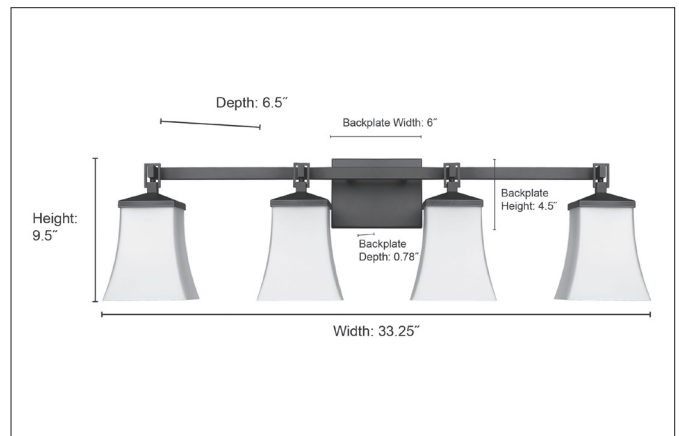

FINISH

MB - Matte Black

DIMENSIONS

Width 33.25"
Height 9.5"
Depth 6.5"
Backplate Width 6"
Backplate Height 4.5"
Backplate Depth 0.78"
Weight 11.02 lbs

MATERIAL

Metal

GLASS

Glass Opal White

LAMPING

Bulbs 4-Medium
Bulbs Base Medium (E26)
Watts per Bulb 60W
Voltage 120V
Total Wattage 240W
Bulbs Included No

CERTIFICATION

ETL Listed Damp Location

ITEM NUMBER

SKU's 10204 MB

10204 MB

Millennium Lighting
105 Declaration Drive
McDonough, GA 30253
www.millenniumlighting.com