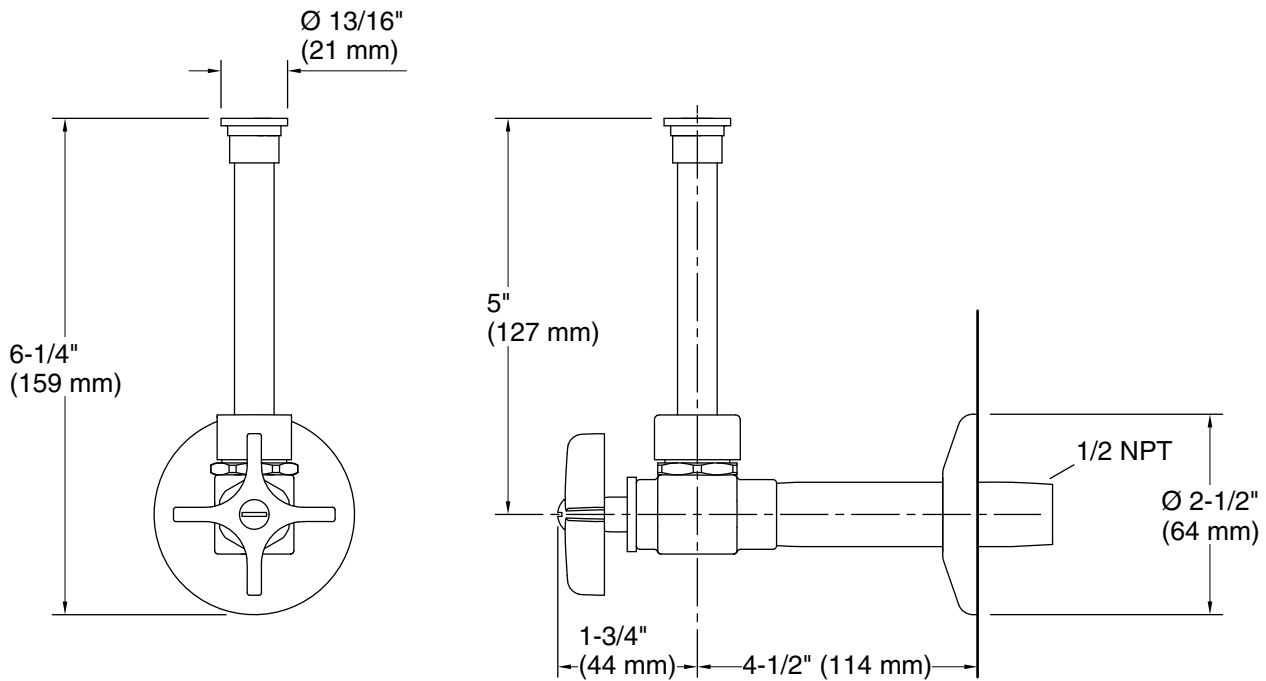

## Features

- 1/2" (12.7 mm) angle supply with stop
- Four-arm handle

## Technical Information

All product dimensions are nominal.

Material: Brass