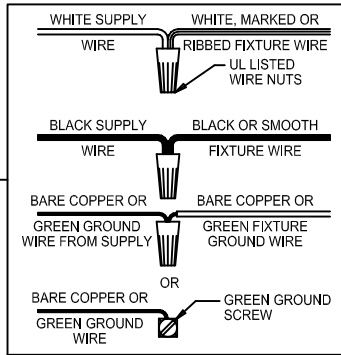

Assembly & Installation Instructions

CAUTION: Read instructions carefully and turn electricity off at main circuit breaker panel before beginning installation.

300039, 300040, 300041

WARNING - If any Special Control Devices are used with this Fixture, Follow the Instructions Carefully to assure full compliance with N.E.C. requirements. If there are any questions, contact a Qualified Electrical Contractor.

CANOPY MOUNTING & WIRE CONNECTION ASSEMBLY STEPS:

1. D,E → A
2. K → D
3. B,A → C
4. F → G
5. H,J → D

FIXTURE ASSEMBLY STEPS:

1. L,M → P
2. N → P

B, C, G & N
 (NOT FURNISHED)
 (NO INCLUIDA)
 (NON FOURNIE)

P300039