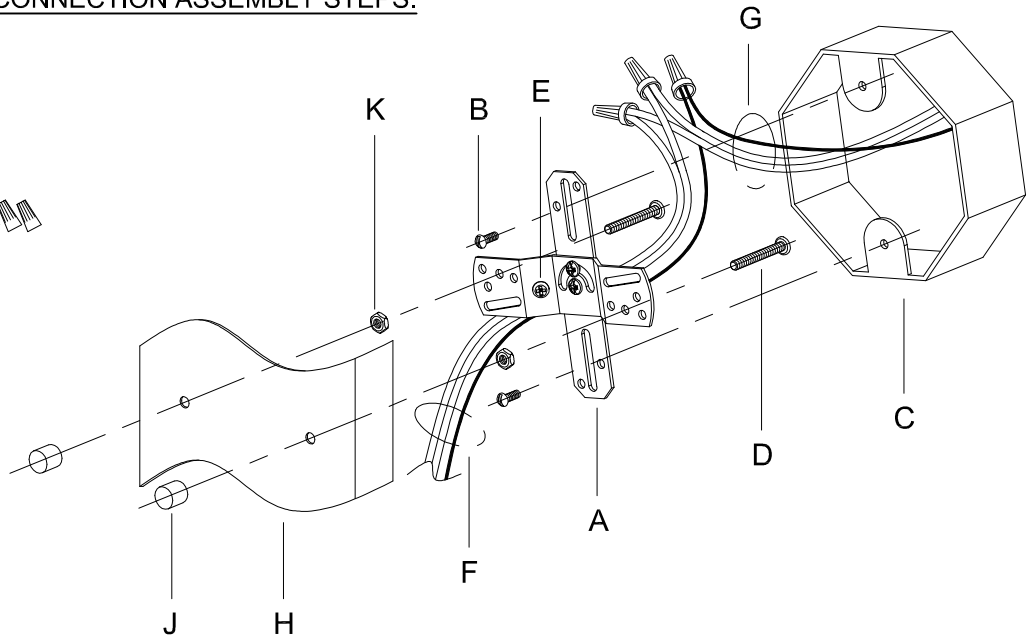

Assembly & Installation Instructions

CAUTION: Read instructions carefully and turn electricity off at main circuit breaker panel before beginning installation.

300039, 300040, 300041

WARNING - If any Special Control Devices are used with this Fixture, Follow the Instructions Carefully to assure full compliance with N.E.C. requirements. If there are any questions, contact a Qualified Electrical Contractor.

CANOPY MOUNTING & WIRE CONNECTION ASSEMBLY STEPS:

1. D,E → A
2. K → D
3. B,A → C
4. F → G
5. H,J → D

FIXTURE ASSEMBLY STEPS:

1. L,M → P
2. N → P

B, C, G & N
 (NOT FURNISHED)
 (NO INCLUIDA)
 (NON FOURNIE)

P300039