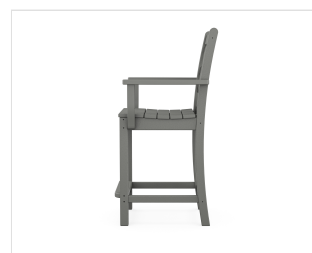

POLYWOOD®

Sustainable Outdoor Furniture

CLIMATETUFF™
MATERIALS

COLORSTAY™
TECHNOLOGY

MADE IN
THE USA

CONSCIOUSLY
CRAFTED

Chippendale Counter Arm Chair

BRAND | POLYWOOD®

COLLECTION | Chippendale

SKU | CDD201

SPECIFICATIONS

Weight	28.0 lbs
Width	23.08"
Height	41.83"
Depth	21.85"
Arm Height	31.16"
Seat Width	18.0"
Seat Depth	16.23"
Seat Height	24.0"

AVAILABLE LUMBER COLORS